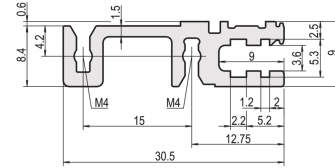

34560-784 HORIZONTAL RAIL, REAR, TYPE H-VT, HEAVY, 84 HP

Combinations of horizontal rails and side panels

⊕ = can be combined, ⊖ = combination not recommended

Horizontal rail	-	+	+	+	not supported
Horizontal rail	+	+	+	+	+
Horizontal rail	+	+	+	-	-
Horizontal rail	+	+	+	-	-
Horizontal rail	+	+	+	-	-
Horizontal rail	+	+	+	-	-

Horizontal rail: 34560-784, 34560-785, 34560-786, 34560-787, 34560-788, 34560-789

KEY FEATURES

For direct backplane mounting

Mounting top and bottom

Recessed installation for high mechanical demands (H-VT)

Rack Width: 84 HP

Length: 431.8 mm

Package Quantity: 1

Depth: 30.5 mm

Finish: Anodized

Height: 9 mm

Material: Aluminium Extrusion

Width: 431.8 mm

ADDITIONAL PRODUCT DETAILS

The horizontal rail, type VT enables the direct assembly of a backplane.

Delivery is in standard pack multiples. Pricing is per individual item.

Please take into consideration that deliveries may be carried out in the stated SPQs (SPQ, e.g. 5 pieces, 10 pieces, 50 pieces, etc.). Differing order quantities (e.g. 2 pieces) may be changed to the next possible delivery quantity = Standard Pack Quantity.