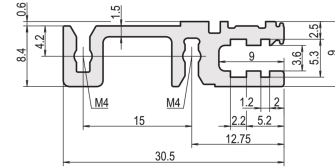

## 34560-701 HORIZONTAL RAIL, REAR, TYPE H-VT, HEAVY, 1000 MM

Combinations of horizontal rails and side panels

++ can be combined, - combination not recommended

	++ can be combined, - combination not recommended			
Vertical rail	-	+	+	subset not supported
Vertical rail	+	subset not supported for Commodity	subset not supported for Commodity	subset not supported for Commodity
Vertical rail	+	subset not supported	subset not supported	subset not supported
Horizontal rail	+	+	-	-
Side panel	Light 1.1	Standard 1.1	Heavy 1.1	Propac 1.1

## ADDITIONAL PRODUCT DETAILS

---

The horizontal rail, type VT enables the direct assembly of a backplane.

Delivery is in standard pack multiples. Pricing is per individual item.

Please take into consideration that deliveries may be carried out in the stated SPQs (SPQ, e.g. 5 pieces, 10 pieces, 50 pieces, etc.). Differing order quantities (e.g. 2 pieces) may be changed to the next possible delivery quantity = Standard Pack Quantity.