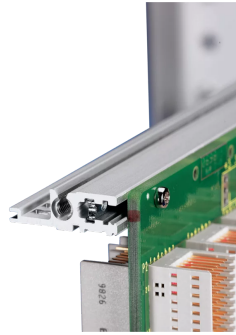

## 34560-701 HORIZONTAL RAIL, REAR, TYPE H-VT, HEAVY, 1000 MM

Combinations of horizontal rails and side panels

++ can be combined, - combination not recommended

	++ can be combined, - combination not recommended			
Vertical rail	-	+	+	subset not supported
Vertical rail	+	subset not supported for Commodity	subset not supported for Commodity	subset not supported for Commodity
Vertical rail	+	subset not supported	subset not supported	subset not supported
Horizontal rail	+	+	-	-
Side panel	Light 1.1	Standard 1.1	Heavy 1.1	Propac 1.1

### KEY FEATURES

For direct backplane mounting

Mounting top and bottom

Recessed installation for high mechanical demands (H-VT)

Aluminum extrusion, anodized finish, conductive contact surface