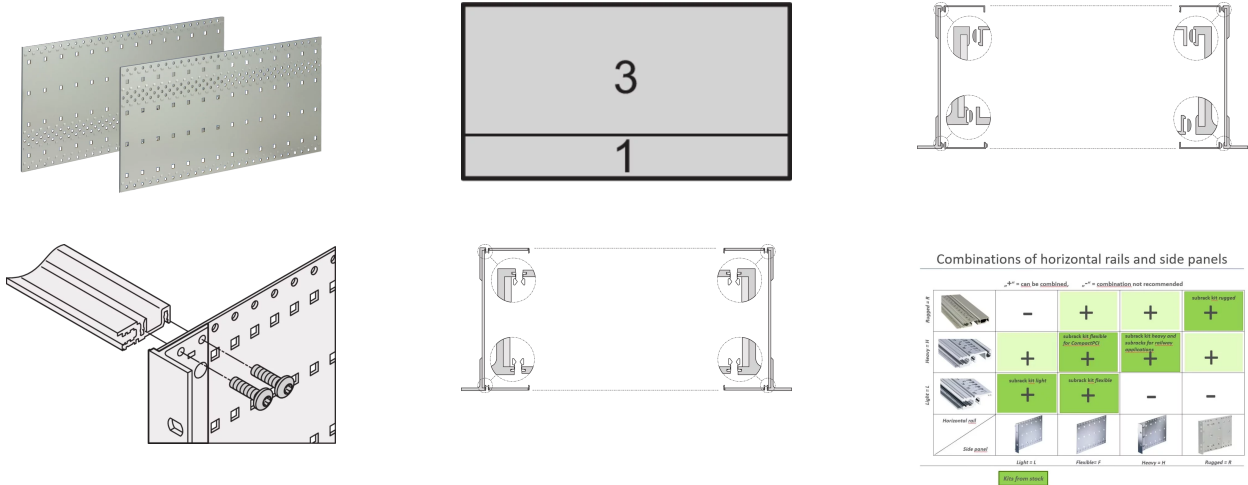

## 34560-293 EUROPACPRO SIDE PANEL, TYPE F, FLEXIBLE, 4 U, 415 MM

### KEY FEATURES

Flat side panel for separate screw-mountable 19" bracket

Versions for EMC sealing (stainless steel or textile) side panels type F, 19" bracket, corner profile, EMC sealing, wall mounting, side panel linking, handles, panel fitting

### PRODUCT ATTRIBUTES

Product Type: Side Panel

Product Family: EuropacPRO

Type: Type F

Rack Height: 4 U

Package Quantity: 1

Depth: 415 mm

### ADDITIONAL PRODUCT DETAILS

Flat Side Panel for separate screw-mountable 19" bracket.

Further components for construction of a shielded or unshielded subrack: 19" bracket, corner profile; Horizontal rails; Guide rails; Cover plates; Rear/front; Handles; EMC shielding; Internal assemblies.