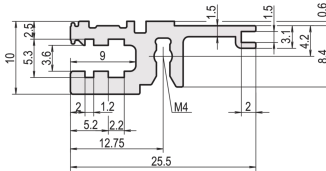

34560-001 HORIZONTAL RAIL, FRONT, TYPE L-OD, LIGHT, WITHOUT LIP, 1000 MM

Combinations of horizontal rails and side panels

+ = can be combined, ** = combination not recommended

PropacPRO	-	+	+	+
PropacPRO	+	subrack by PropacPRO for conversion	subrack by PropacPRO subrack by conversion	+
LightPRO	+	+	-	-
Horizontal rail	LightPRO	RacklessPRO	PropacPRO	RuggedPRO

LightPRO, RacklessPRO, PropacPRO, RuggedPRO

KEY FEATURES

For installation behind full-width front panel

< 28 HP not to print

Without lip (L-OD)

Aluminum extrusion, anodized finish, conductive contact surface

PRODUCT ATTRIBUTES

Product Type: Horizontal Rail

Product Family: EuropacPRO; RatiopacPRO; RatiopacPRO AIR; CompacPRO; PropacPRO

Type: Light, OD

Rack Width: 195 HP

Length: 1000 mm

Package Quantity: 1

ADDITIONAL PRODUCT DETAILS