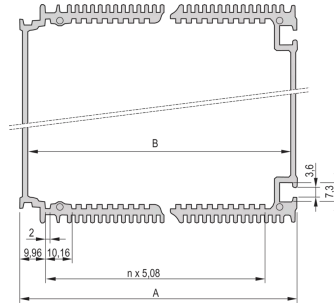

30809-681 HF FRAME TYPE PLUG-IN UNIT BODY TUBE, 21 HP, 1000 MM

**KEY FEATURES**

The black HF body tube, for HF frame-type plug-in unit enables a user to insert PCBs

The tube offers a shielding against high-frequency radiation

Module body with cooling Fins

Plug-in unit can be mounted in a subrack or fitted laterally to a mounting plate with the slide nut

**PRODUCT ATTRIBUTES**

Product Type: Cover

Works With: Cassettes

Rack Height: 3 U

Rack Width: 21 HP

Length: 1000 mm

Package Quantity: 5

**ADDITIONAL PRODUCT DETAILS**

The black HF body tube, for HF frame-type plug-in unit enables a user to insert PCBs.

Please order front Panel, rear Panel, brackets for PCBs and fixing materials separately.