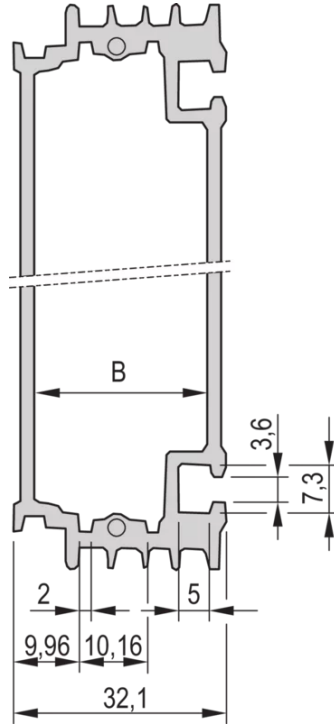

## 30809-668 HF FRAME TYPE PLUG-IN UNIT BODY TUBE, 7 HP, FOR 220 MM DEEP PCB

### PRODUCT ATTRIBUTES

Product Type: Cover

Works With: Cassettes

Rack Height: 3 U

Rack Width: 7 HP

Length: 220 mm