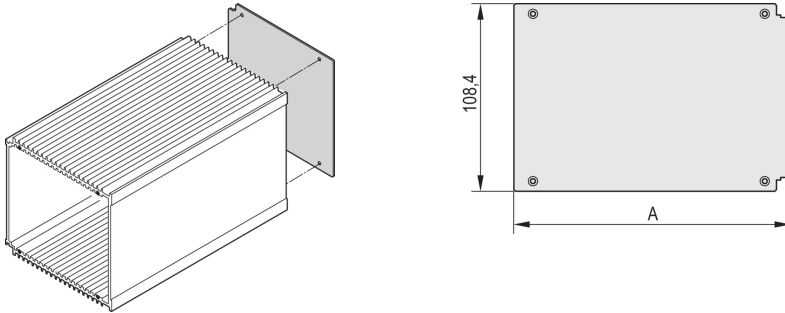

30809-638 HF FRAME TYPE PLUG-IN UNIT REAR PANEL, WITHOUT CUT-OUT, 3 U, 14 HP

KEY FEATURES

Rear Panel for HF frame type plug-in unit, without cut-out

Rear Panel for HF plug-in units can be modified with Front Panel Configurator

PRODUCT ATTRIBUTES

Product Type: Side Panel

Type: Rear Panel

Rack Width: 14 HP

Package Quantity: 5

ADDITIONAL PRODUCT DETAILS

Rear Panel for HF frame type plug-in unit, without cut-out enable a user to created their one cut out.

Rear Panel for HF plug-in units can be modified with Front Panel Configurator.

Please take into consideration that deliveries may be carried out in the stated SPQs (SPQ, e.g. 5 pieces, 10 pieces, 50 pieces, etc.). Differing order quantities (e.g. 2 pieces) may be changed to the next possible delivery quantity = Standard Pack Quantity.