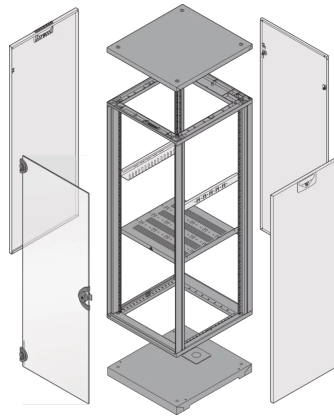

28230-457 NOVASTAR CABINET FRAME, HEAVY-DUTY, 43 U 553W 800D

**KEY FEATURES**

Static load-carrying capacity 400 kg

19" plane - 60 mm at front, 60 mm at rear

Al profile, RAL-7021, incl.-grounding

## PRODUCT ATTRIBUTES

---

Product Type: Cabinet/Rack Frame

Product Family: Novastar

Type: Heavy Duty

Frame Material: Aluminum

Color: Black Grey

Color Code: RAL 7021

Rack Height: 43 U

Height: 1967 mm

Width: 553 mm

Depth: 800 mm

Static Load: 400 kg

## ADDITIONAL PRODUCT DETAILS

---

Aesthetic aluminum die-cast frame with 400 kg static load capacity. Aluminum extruded 19" upright bolted onto the frames.

Please order doors, rear panels, side panels, top cover assemblies, plinths, floors, shelves, slide rails and castors or adjustable feet separately.