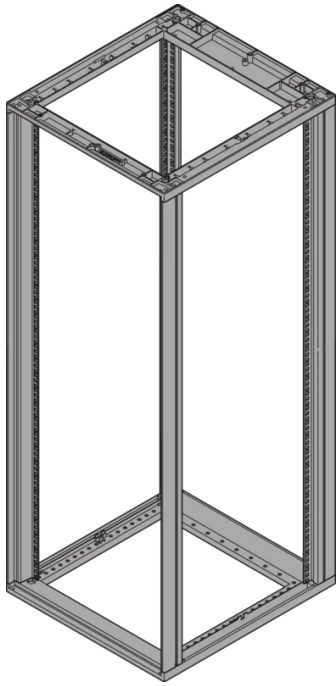

28230-457 NOVASTAR CABINET FRAME, HEAVY-DUTY, 43 U 553W 800D

**KEY FEATURES**

Static load-carrying capacity 400 kg

19" plane - 60 mm at front, 60 mm at rear

Al profile, RAL-7021, incl.-grounding

Rack Height: 43 U

Height: 1967 mm

Width: 553 mm

Depth: 800 mm

Static Load: 400 kg

## ADDITIONAL PRODUCT DETAILS

---

Aesthetic aluminum die-cast frame with 400 kg static load capacity. Aluminum extruded 19" upright bolted onto the frames.

Please order doors, rear panels, side panels, top cover assemblies, plinths, floors, shelves, slide rails and castors or adjustable feet separately.