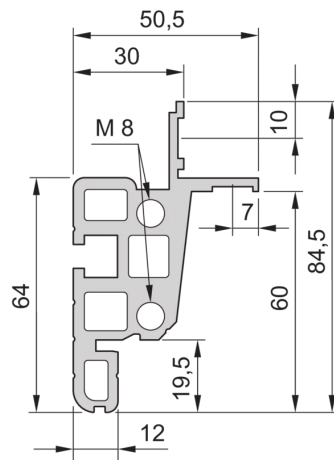

28230-457 NOVASTAR CABINET FRAME, HEAVY-DUTY, 43 U 553W 800D

**KEY FEATURES**

Static load-carrying capacity 400 kg

19" plane - 60 mm at front, 60 mm at rear

Al profile, RAL-7021, incl.-grounding

Rack Height: 43 U

Height: 1967 mm

Width: 553 mm

Depth: 800 mm

Static Load: 400 kg

## ADDITIONAL PRODUCT DETAILS

---

Aesthetic aluminum die-cast frame with 400 kg static load capacity. Aluminum extruded 19" upright bolted onto the frames.

Please order doors, rear panels, side panels, top cover assemblies, plinths, floors, shelves, slide rails and castors or adjustable feet separately.