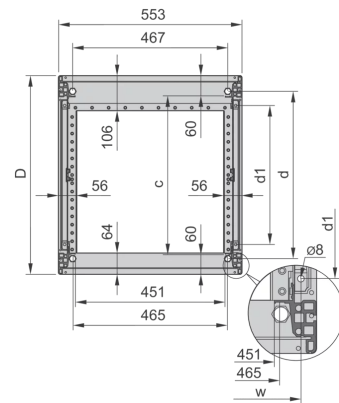

28230-457 NOVASTAR CABINET FRAME, HEAVY-DUTY, 43 U 553W 800D

**KEY FEATURES**

Static load-carrying capacity 400 kg

19" plane - 60 mm at front, 60 mm at rear

Al profile, RAL-7021, incl.-grounding

Rack Height: 43 U

Height: 1967 mm

Width: 553 mm

Depth: 800 mm

Static Load: 400 kg

## ADDITIONAL PRODUCT DETAILS

---

Aesthetic aluminum die-cast frame with 400 kg static load capacity. Aluminum extruded 19" upright bolted onto the frames.

Please order doors, rear panels, side panels, top cover assemblies, plinths, floors, shelves, slide rails and castors or adjustable feet separately.