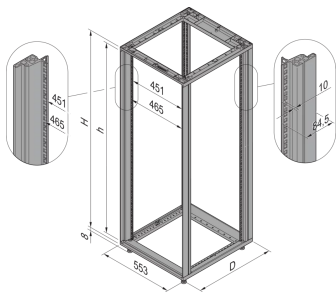

28230-457 NOVASTAR CABINET FRAME, HEAVY-DUTY, 43 U 553W 800D

**KEY FEATURES**

Static load-carrying capacity 400 kg

19" plane - 60 mm at front, 60 mm at rear

Al profile, RAL-7021, incl.-grounding

Rack Height: 43 U

Height: 1967 mm

Width: 553 mm

Depth: 800 mm

Static Load: 400 kg

## ADDITIONAL PRODUCT DETAILS

---

Aesthetic aluminum die-cast frame with 400 kg static load capacity. Aluminum extruded 19" upright bolted onto the frames.

Please order doors, rear panels, side panels, top cover assemblies, plinths, floors, shelves, slide rails and castors or adjustable feet separately.