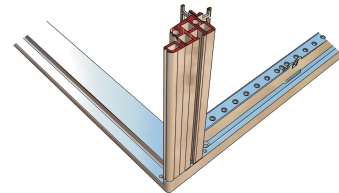

28230-457 NOVASTAR CABINET FRAME, HEAVY-DUTY, 43 U 553W 800D

KEY FEATURES

Static load-carrying capacity 400 kg

19" plane - 60 mm at front, 60 mm at rear

Al profile, RAL-7021, incl.-grounding