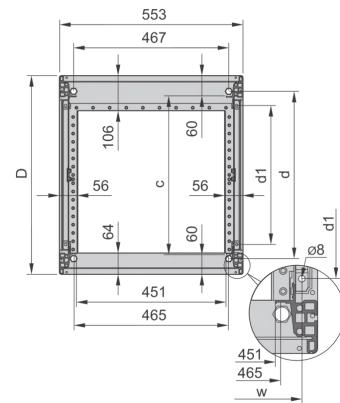

28230-392 NOVASTAR CABINET FRAME, HEAVY-DUTY, 38 U 553W 600D

**KEY FEATURES**

Static load-carrying capacity 400 kg

19" plane - 60 mm at front, 60 mm at rear

Al profile, RAL-7021, incl.-grounding

Rack Height: 38 U

Height: 1745 mm

Width: 553 mm

Depth: 600 mm

Static Load: 400 kg

## ADDITIONAL PRODUCT DETAILS

---

Aesthetic aluminum die-cast frame with 400 kg static load capacity. Aluminum extruded 19" upright bolted onto the frames.

Please order doors, rear panels, side panels, top cover assemblies, plinths, floors, shelves, slide rails and castors or adjustable feet separately.