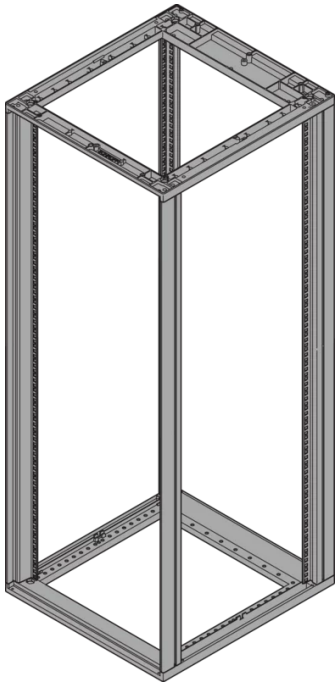

28230-392 NOVASTAR CABINET FRAME, HEAVY-DUTY, 38 U 553W 600D

**KEY FEATURES**

Static load-carrying capacity 400 kg

19" plane - 60 mm at front, 60 mm at rear

Al profile, RAL-7021, incl.-grounding

Rack Height: 38 U

Height: 1745 mm

Width: 553 mm

Depth: 600 mm

Static Load: 400 kg

## ADDITIONAL PRODUCT DETAILS

---

Aesthetic aluminum die-cast frame with 400 kg static load capacity. Aluminum extruded 19" upright bolted onto the frames.

Please order doors, rear panels, side panels, top cover assemblies, plinths, floors, shelves, slide rails and castors or adjustable feet separately.