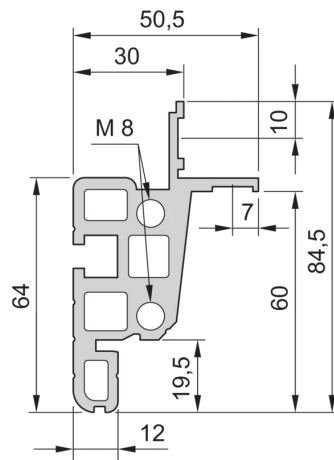

28230-392 NOVASTAR CABINET FRAME, HEAVY-DUTY, 38 U 553W 600D

**KEY FEATURES**

Static load-carrying capacity 400 kg

19" plane - 60 mm at front, 60 mm at rear

Al profile, RAL-7021, incl.-grounding

Rack Height: 38 U

Height: 1745 mm

Width: 553 mm

Depth: 600 mm

Static Load: 400 kg

## ADDITIONAL PRODUCT DETAILS

---

Aesthetic aluminum die-cast frame with 400 kg static load capacity. Aluminum extruded 19" upright bolted onto the frames.

Please order doors, rear panels, side panels, top cover assemblies, plinths, floors, shelves, slide rails and castors or adjustable feet separately.