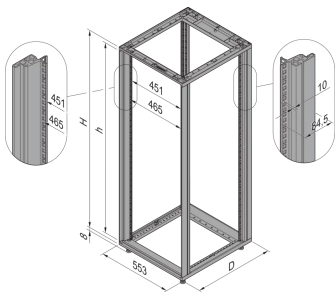

28230-392 NOVASTAR CABINET FRAME, HEAVY-DUTY, 38 U 553W 600D

**KEY FEATURES**

Static load-carrying capacity 400 kg

19" plane - 60 mm at front, 60 mm at rear

Al profile, RAL-7021, incl.-grounding

Rack Height: 38 U

Height: 1745 mm

Width: 553 mm

Depth: 600 mm

Static Load: 400 kg

## ADDITIONAL PRODUCT DETAILS

---

Aesthetic aluminum die-cast frame with 400 kg static load capacity. Aluminum extruded 19" upright bolted onto the frames.

Please order doors, rear panels, side panels, top cover assemblies, plinths, floors, shelves, slide rails and castors or adjustable feet separately.