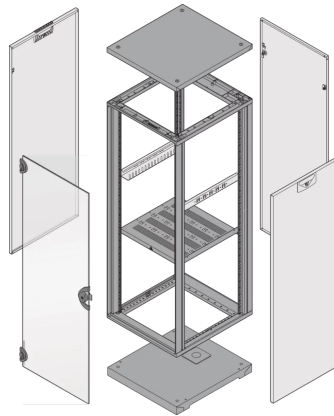

28230-392 NOVASTAR CABINET FRAME, HEAVY-DUTY, 38 U 553W 600D

**KEY FEATURES**

Static load-carrying capacity 400 kg

19" plane - 60 mm at front, 60 mm at rear

Al profile, RAL-7021, incl.-grounding

## PRODUCT ATTRIBUTES

---

Product Type: Cabinet/Rack Frame

Product Family: Novastar

Type: Heavy Duty

Frame Material: Aluminum

Color: Black Grey

Color Code: RAL 7021

Rack Height: 38 U

Height: 1745 mm

Width: 553 mm

Depth: 600 mm

Static Load: 400 kg

## ADDITIONAL PRODUCT DETAILS

---

Aesthetic aluminum die-cast frame with 400 kg static load capacity. Aluminum extruded 19" upright bolted onto the frames.

Please order doors, rear panels, side panels, top cover assemblies, plinths, floors, shelves, slide rails and castors or adjustable feet separately.