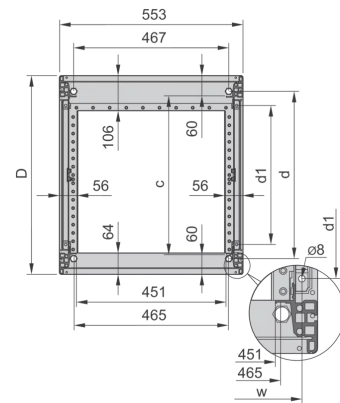

28230-388 NOVASTAR CABINET FRAME, HEAVY-DUTY, 34 U 553W 600D

**KEY FEATURES**

Static load-carrying capacity 400 kg

19" plane - 60 mm at front, 60 mm at rear

Al profile, RAL-7021, incl.-grounding

Rack Height: 34 U

Height: 1567 mm

Width: 553 mm

Depth: 600 mm

Static Load: 400 kg

## ADDITIONAL PRODUCT DETAILS

---

Aesthetic aluminum die-cast frame with 400 kg static load capacity. Aluminum extruded 19" upright bolted onto the frames.

Please order doors, rear panels, side panels, top cover assemblies, plinths, floors, shelves, slide rails and castors or adjustable feet separately.