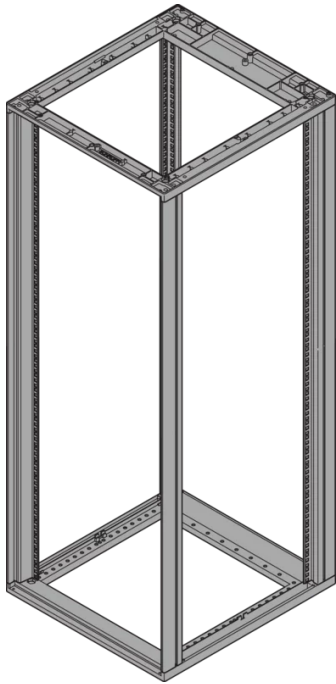

28230-388 NOVASTAR CABINET FRAME, HEAVY-DUTY, 34 U 553W 600D

**KEY FEATURES**

Static load-carrying capacity 400 kg

19" plane - 60 mm at front, 60 mm at rear

Al profile, RAL-7021, incl.-grounding

Rack Height: 34 U

Height: 1567 mm

Width: 553 mm

Depth: 600 mm

Static Load: 400 kg

## ADDITIONAL PRODUCT DETAILS

---

Aesthetic aluminum die-cast frame with 400 kg static load capacity. Aluminum extruded 19" upright bolted onto the frames.

Please order doors, rear panels, side panels, top cover assemblies, plinths, floors, shelves, slide rails and castors or adjustable feet separately.