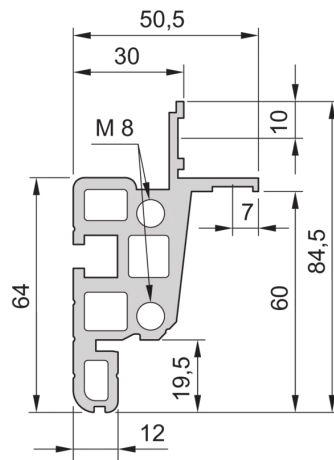

28230-388 NOVASTAR CABINET FRAME, HEAVY-DUTY, 34 U 553W 600D

**KEY FEATURES**

Static load-carrying capacity 400 kg

19" plane - 60 mm at front, 60 mm at rear

Al profile, RAL-7021, incl.-grounding

Rack Height: 34 U

Height: 1567 mm

Width: 553 mm

Depth: 600 mm

Static Load: 400 kg

## ADDITIONAL PRODUCT DETAILS

---

Aesthetic aluminum die-cast frame with 400 kg static load capacity. Aluminum extruded 19" upright bolted onto the frames.

Please order doors, rear panels, side panels, top cover assemblies, plinths, floors, shelves, slide rails and castors or adjustable feet separately.