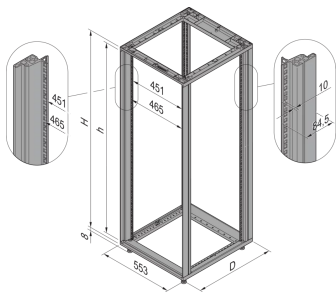

28230-388 NOVASTAR CABINET FRAME, HEAVY-DUTY, 34 U 553W 600D

**KEY FEATURES**

Static load-carrying capacity 400 kg

19" plane - 60 mm at front, 60 mm at rear

Al profile, RAL-7021, incl.-grounding

Rack Height: 34 U

Height: 1567 mm

Width: 553 mm

Depth: 600 mm

Static Load: 400 kg

## ADDITIONAL PRODUCT DETAILS

---

Aesthetic aluminum die-cast frame with 400 kg static load capacity. Aluminum extruded 19" upright bolted onto the frames.

Please order doors, rear panels, side panels, top cover assemblies, plinths, floors, shelves, slide rails and castors or adjustable feet separately.