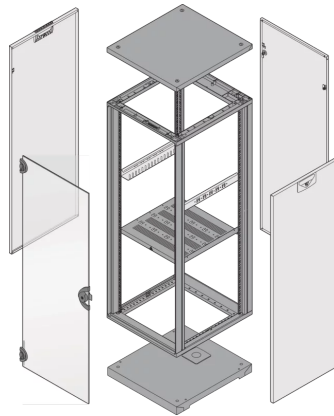

28230-388 NOVASTAR CABINET FRAME, HEAVY-DUTY, 34 U 553W 600D

**KEY FEATURES**

Static load-carrying capacity 400 kg

19" plane - 60 mm at front, 60 mm at rear

Al profile, RAL-7021, incl.-grounding

## PRODUCT ATTRIBUTES

---

Product Type: Cabinet/Rack Frame

Product Family: Novastar

Type: Heavy Duty

Frame Material: Aluminum

Color: Black Grey

Color Code: RAL 7021

Rack Height: 34 U

Height: 1567 mm

Width: 553 mm

Depth: 600 mm

Static Load: 400 kg

## ADDITIONAL PRODUCT DETAILS

---

Aesthetic aluminum die-cast frame with 400 kg static load capacity. Aluminum extruded 19" upright bolted onto the frames.

Please order doors, rear panels, side panels, top cover assemblies, plinths, floors, shelves, slide rails and castors or adjustable feet separately.