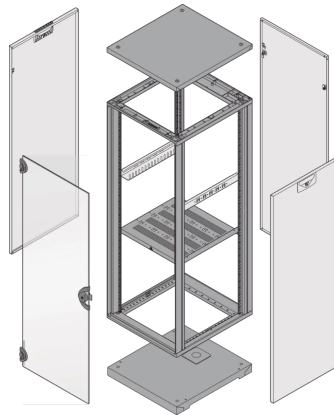

28230-374 NOVASTAR CABINET FRAME, HEAVY-DUTY, 20 U 553W 600D

**KEY FEATURES**

Static load-carrying capacity 400 kg

19" plane - 60 mm at front, 60 mm at rear

Al profile, RAL-7021, incl.-grounding

## PRODUCT ATTRIBUTES

---

Product Type: Cabinet/Rack Frame

Product Family: Novastar

Type: Heavy Duty

Frame Material: Aluminum

Color: Black Grey

Color Code: RAL 7021

Rack Height: 20 U

Height: 945 mm

Width: 553 mm

Depth: 600 mm

Static Load: 400 kg

## ADDITIONAL PRODUCT DETAILS

---

Aesthetic aluminum die-cast frame with 400 kg static load capacity. Aluminum extruded 19" upright bolted onto the frames.

Please order doors, rear panels, side panels, top cover assemblies, plinths, floors, shelves, slide rails and castors or adjustable feet separately.