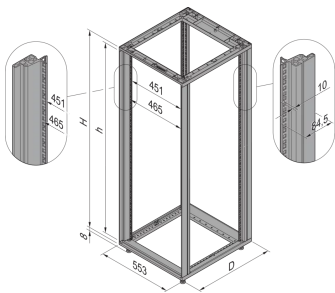

28230-374 NOVASTAR CABINET FRAME, HEAVY-DUTY, 20 U 553W 600D

**KEY FEATURES**

Static load-carrying capacity 400 kg

19" plane - 60 mm at front, 60 mm at rear

Al profile, RAL-7021, incl.-grounding

Rack Height: 20 U

Height: 945 mm

Width: 553 mm

Depth: 600 mm

Static Load: 400 kg

## ADDITIONAL PRODUCT DETAILS

---

Aesthetic aluminum die-cast frame with 400 kg static load capacity. Aluminum extruded 19" upright bolted onto the frames.

Please order doors, rear panels, side panels, top cover assemblies, plinths, floors, shelves, slide rails and castors or adjustable feet separately.