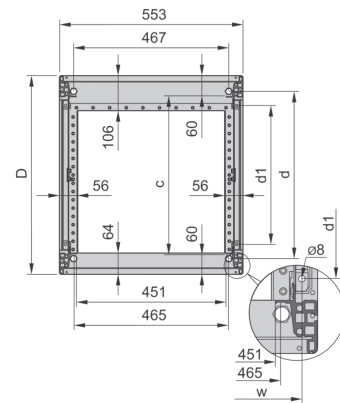

28230-374 NOVASTAR CABINET FRAME, HEAVY-DUTY, 20 U 553W 600D

**KEY FEATURES**

Static load-carrying capacity 400 kg

19" plane - 60 mm at front, 60 mm at rear

Al profile, RAL-7021, incl.-grounding

Rack Height: 20 U

Height: 945 mm

Width: 553 mm

Depth: 600 mm

Static Load: 400 kg

## ADDITIONAL PRODUCT DETAILS

---

Aesthetic aluminum die-cast frame with 400 kg static load capacity. Aluminum extruded 19" upright bolted onto the frames.

Please order doors, rear panels, side panels, top cover assemblies, plinths, floors, shelves, slide rails and castors or adjustable feet separately.