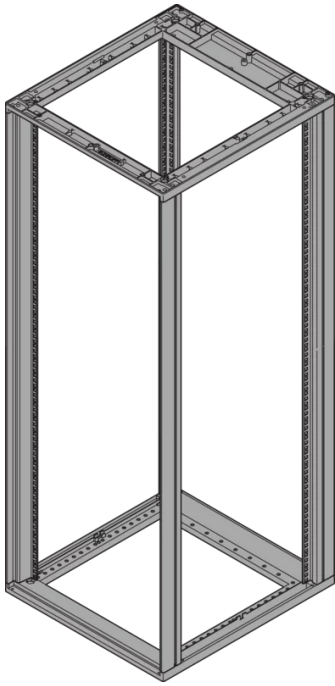

28230-374 NOVASTAR CABINET FRAME, HEAVY-DUTY, 20 U 553W 600D

**KEY FEATURES**

Static load-carrying capacity 400 kg

19" plane - 60 mm at front, 60 mm at rear

Al profile, RAL-7021, incl.-grounding

Rack Height: 20 U

Height: 945 mm

Width: 553 mm

Depth: 600 mm

Static Load: 400 kg

## ADDITIONAL PRODUCT DETAILS

---

Aesthetic aluminum die-cast frame with 400 kg static load capacity. Aluminum extruded 19" upright bolted onto the frames.

Please order doors, rear panels, side panels, top cover assemblies, plinths, floors, shelves, slide rails and castors or adjustable feet separately.