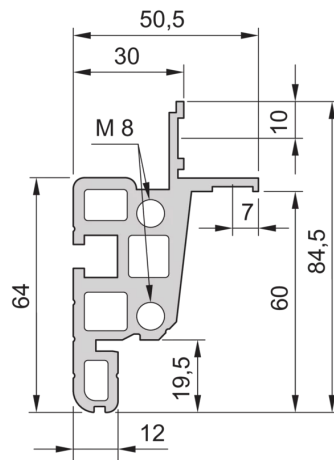

28230-374 NOVASTAR CABINET FRAME, HEAVY-DUTY, 20 U 553W 600D

**KEY FEATURES**

Static load-carrying capacity 400 kg

19" plane - 60 mm at front, 60 mm at rear

Al profile, RAL-7021, incl.-grounding

Rack Height: 20 U

Height: 945 mm

Width: 553 mm

Depth: 600 mm

Static Load: 400 kg

## ADDITIONAL PRODUCT DETAILS

---

Aesthetic aluminum die-cast frame with 400 kg static load capacity. Aluminum extruded 19" upright bolted onto the frames.

Please order doors, rear panels, side panels, top cover assemblies, plinths, floors, shelves, slide rails and castors or adjustable feet separately.