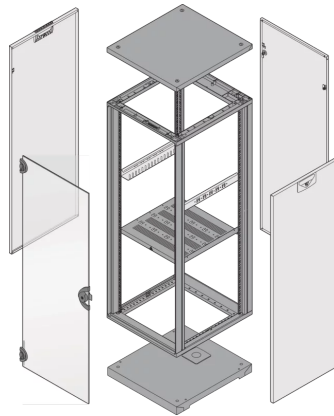

28230-328 NOVASTAR CABINET FRAME, HEAVY-DUTY, 34 U 553W 500D

KEY FEATURES

Static load-carrying capacity 400 kg

19" plane - 60 mm at front, 60 mm at rear

Al profile, RAL-7021, incl.-grounding

PRODUCT ATTRIBUTES

Product Type: Cabinet/Rack Frame

Product Family: Novastar

Type: Heavy Duty

Frame Material: Aluminum

Color: Black Grey

Color Code: RAL 7021

Rack Height: 34 U

Height: 1567 mm

Width: 553 mm

Depth: 500 mm

Static Load: 400 kg

ADDITIONAL PRODUCT DETAILS

Aesthetic aluminum die-cast frame with 400 kg static load capacity. Aluminum extruded 19" upright bolted onto the frames.

Please order doors, rear panels, side panels, top cover assemblies, plinths, floors, shelves, slide rails and castors or adjustable feet separately.