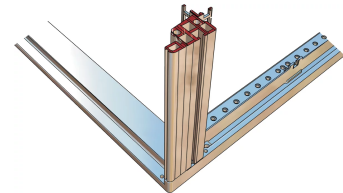

28230-328 NOVASTAR CABINET FRAME, HEAVY-DUTY, 34 U 553W 500D

KEY FEATURES

Static load-carrying capacity 400 kg

19" plane - 60 mm at front, 60 mm at rear

Al profile, RAL-7021, incl.-grounding

PRODUCT ATTRIBUTES

Product Type: Cabinet/Rack Frame

Product Family: Novastar

Type: Heavy Duty

Frame Material: Aluminum

Color: Black Grey

Color Code: RAL 7021

Rack Height: 34 U

Height: 1567 mm

Width: 553 mm

Depth: 500 mm

Static Load: 400 kg

ADDITIONAL PRODUCT DETAILS

Aesthetic aluminum die-cast frame with 400 kg static load capacity. Aluminum extruded 19" upright bolted onto the frames.

Please order doors, rear panels, side panels, top cover assemblies, plinths, floors, shelves, slide rails and castors or adjustable feet separately.