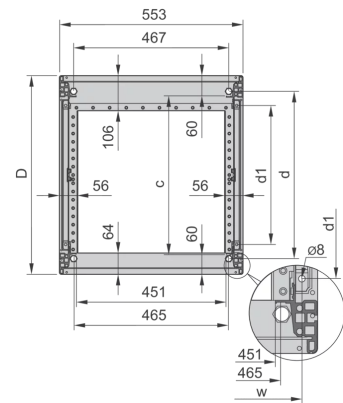

28230-328 NOVASTAR CABINET FRAME, HEAVY-DUTY, 34 U 553W 500D

KEY FEATURES

Static load-carrying capacity 400 kg

19" plane - 60 mm at front, 60 mm at rear

Al profile, RAL-7021, incl.-grounding

PRODUCT ATTRIBUTES

Product Type: Cabinet/Rack Frame

Product Family: Novastar

Type: Heavy Duty

Frame Material: Aluminum

Color: Black Grey

Color Code: RAL 7021

Rack Height: 34 U

Height: 1567 mm

Width: 553 mm

Depth: 500 mm

Static Load: 400 kg

ADDITIONAL PRODUCT DETAILS

Aesthetic aluminum die-cast frame with 400 kg static load capacity. Aluminum extruded 19" upright bolted onto the frames.

Please order doors, rear panels, side panels, top cover assemblies, plinths, floors, shelves, slide rails and castors or adjustable feet separately.