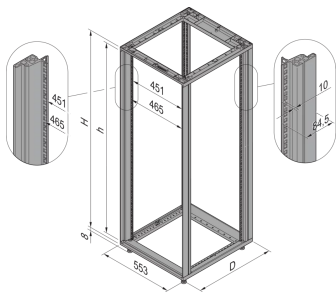

28230-328 NOVASTAR CABINET FRAME, HEAVY-DUTY, 34 U 553W 500D

KEY FEATURES

Static load-carrying capacity 400 kg

19" plane - 60 mm at front, 60 mm at rear

Al profile, RAL-7021, incl.-grounding

PRODUCT ATTRIBUTES

Product Type: Cabinet/Rack Frame

Product Family: Novastar

Type: Heavy Duty

Frame Material: Aluminum

Color: Black Grey

Color Code: RAL 7021

Rack Height: 34 U

Height: 1567 mm

Width: 553 mm

Depth: 500 mm

Static Load: 400 kg

ADDITIONAL PRODUCT DETAILS

Aesthetic aluminum die-cast frame with 400 kg static load capacity. Aluminum extruded 19" upright bolted onto the frames.

Please order doors, rear panels, side panels, top cover assemblies, plinths, floors, shelves, slide rails and castors or adjustable feet separately.