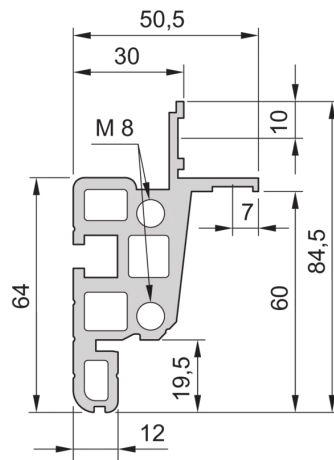

28230-328 NOVASTAR CABINET FRAME, HEAVY-DUTY, 34 U 553W 500D

KEY FEATURES

Static load-carrying capacity 400 kg

19" plane - 60 mm at front, 60 mm at rear

Al profile, RAL-7021, incl.-grounding

PRODUCT ATTRIBUTES

Product Type: Cabinet/Rack Frame

Product Family: Novastar

Type: Heavy Duty

Frame Material: Aluminum

Color: Black Grey

Color Code: RAL 7021

Rack Height: 34 U

Height: 1567 mm

Width: 553 mm

Depth: 500 mm

Static Load: 400 kg

ADDITIONAL PRODUCT DETAILS

Aesthetic aluminum die-cast frame with 400 kg static load capacity. Aluminum extruded 19" upright bolted onto the frames.

Please order doors, rear panels, side panels, top cover assemblies, plinths, floors, shelves, slide rails and castors or adjustable feet separately.