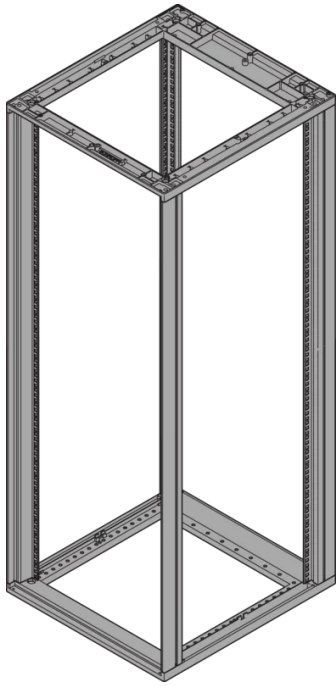

28230-328 NOVASTAR CABINET FRAME, HEAVY-DUTY, 34 U 553W 500D

KEY FEATURES

Static load-carrying capacity 400 kg

19" plane - 60 mm at front, 60 mm at rear

Al profile, RAL-7021, incl.-grounding

PRODUCT ATTRIBUTES

Product Type: Cabinet/Rack Frame

Product Family: Novastar

Type: Heavy Duty

Frame Material: Aluminum

Color: Black Grey

Color Code: RAL 7021

Rack Height: 34 U

Height: 1567 mm

Width: 553 mm

Depth: 500 mm

Static Load: 400 kg

ADDITIONAL PRODUCT DETAILS

Aesthetic aluminum die-cast frame with 400 kg static load capacity. Aluminum extruded 19" upright bolted onto the frames.

Please order doors, rear panels, side panels, top cover assemblies, plinths, floors, shelves, slide rails and castors or adjustable feet separately.