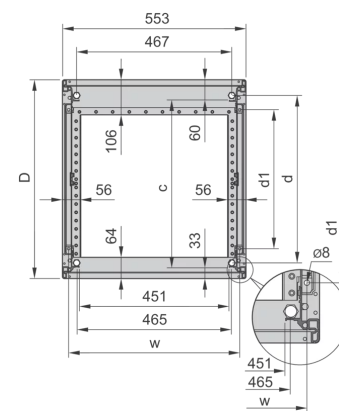

28230-162 NOVASTAR CABINET FRAME, SLIM-LINE, 47 U 553W 800D

**KEY FEATURES**

Static load-carrying capacity 200 kg

19" plane - 33 mm at front, 60 mm at rear

Al profile, RAL-7021, incl.-grounding

Rack Height: 47 U

Height: 2145 mm

Width: 553 mm

Depth: 800 mm

Static Load: 200 kg

## ADDITIONAL PRODUCT DETAILS

---

Aesthetic aluminum die-cast frame with 200kg static load capacity. Aluminum extruded 19" upright bolted onto the frames.

Please order doors, rear panels, side panels, top cover assemblies, plinths, floors, shelves, slide rails and castors or adjustable feet separately.