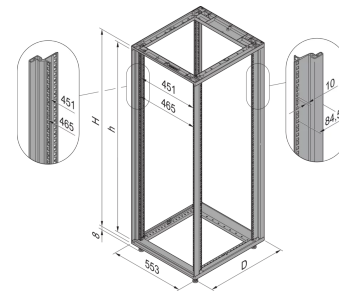

28230-162 NOVASTAR CABINET FRAME, SLIM-LINE, 47 U 553W 800D

**KEY FEATURES**

Static load-carrying capacity 200 kg

19" plane - 33 mm at front, 60 mm at rear

Al profile, RAL-7021, incl.-grounding

Rack Height: 47 U

Height: 2145 mm

Width: 553 mm

Depth: 800 mm

Static Load: 200 kg

## ADDITIONAL PRODUCT DETAILS

---

Aesthetic aluminum die-cast frame with 200kg static load capacity. Aluminum extruded 19" upright bolted onto the frames.

Please order doors, rear panels, side panels, top cover assemblies, plinths, floors, shelves, slide rails and castors or adjustable feet separately.