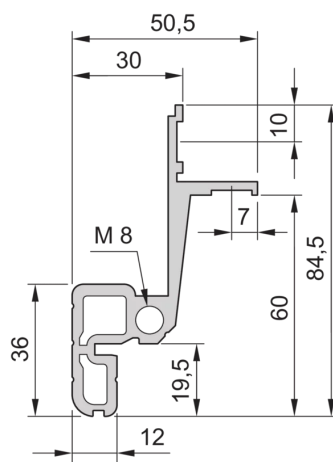

28230-162 NOVASTAR CABINET FRAME, SLIM-LINE, 47 U 553W 800D

**KEY FEATURES**

Static load-carrying capacity 200 kg

19" plane - 33 mm at front, 60 mm at rear

Al profile, RAL-7021, incl.-grounding

Rack Height: 47 U

Height: 2145 mm

Width: 553 mm

Depth: 800 mm

Static Load: 200 kg

## ADDITIONAL PRODUCT DETAILS

---

Aesthetic aluminum die-cast frame with 200kg static load capacity. Aluminum extruded 19" upright bolted onto the frames.

Please order doors, rear panels, side panels, top cover assemblies, plinths, floors, shelves, slide rails and castors or adjustable feet separately.