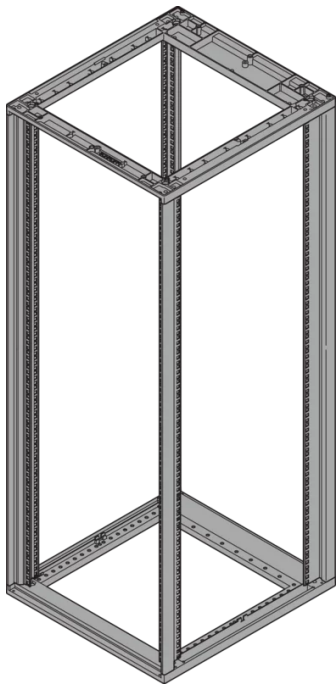

28230-162 NOVASTAR CABINET FRAME, SLIM-LINE, 47 U 553W 800D

**KEY FEATURES**

Static load-carrying capacity 200 kg

19" plane - 33 mm at front, 60 mm at rear

Al profile, RAL-7021, incl.-grounding

## PRODUCT ATTRIBUTES

---

Product Type: Cabinet/Rack Frame

Product Family: Novastar

Type: Slim-Line

Frame Material: Aluminum

Color: Black Grey

Color Code: RAL 7021

Rack Height: 47 U

Height: 2145 mm

Width: 553 mm

Depth: 800 mm

Static Load: 200 kg

## ADDITIONAL PRODUCT DETAILS

---

Aesthetic aluminum die-cast frame with 200kg static load capacity. Aluminum extruded 19" upright bolted onto the frames.

Please order doors, rear panels, side panels, top cover assemblies, plinths, floors, shelves, slide rails and castors or adjustable feet separately.