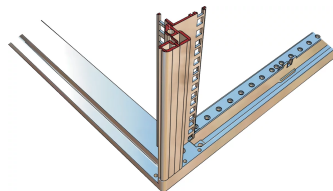

28230-162 NOVASTAR CABINET FRAME, SLIM-LINE, 47 U 553W 800D

**KEY FEATURES**

Static load-carrying capacity 200 kg

19" plane - 33 mm at front, 60 mm at rear

Al profile, RAL-7021, incl.-grounding

## ADDITIONAL PRODUCT DETAILS

---

Aesthetic aluminum die-cast frame with 200kg static load capacity. Aluminum extruded 19" upright bolted onto the frames.

Please order doors, rear panels, side panels, top cover assemblies, plinths, floors, shelves, slide rails and castors or adjustable feet separately.