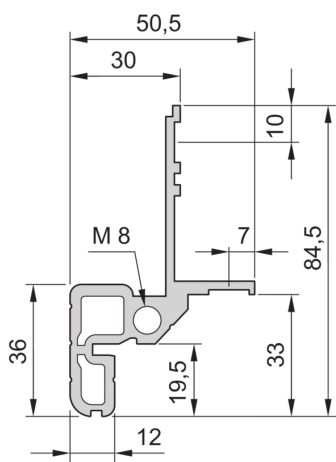

28230-162 NOVASTAR CABINET FRAME, SLIM-LINE, 47 U 553W 800D

**KEY FEATURES**

Static load-carrying capacity 200 kg

19" plane - 33 mm at front, 60 mm at rear

Al profile, RAL-7021, incl.-grounding

Rack Height: 47 U

Height: 2145 mm

Width: 553 mm

Depth: 800 mm

Static Load: 200 kg

## ADDITIONAL PRODUCT DETAILS

---

Aesthetic aluminum die-cast frame with 200kg static load capacity. Aluminum extruded 19" upright bolted onto the frames.

Please order doors, rear panels, side panels, top cover assemblies, plinths, floors, shelves, slide rails and castors or adjustable feet separately.