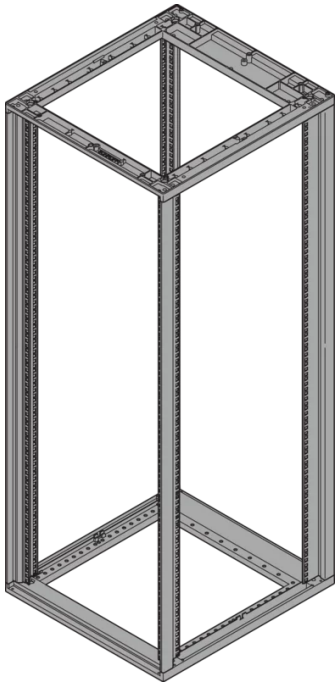

28230-148 NOVASTAR CABINET FRAME, SLIM-LINE, 34 U 553W 800D

**KEY FEATURES**

Static load-carrying capacity 200 kg

19" plane - 33 mm at front, 60 mm at rear

Al profile, RAL-7021, incl.-grounding

## PRODUCT ATTRIBUTES

---

Product Type: Cabinet/Rack Frame

Product Family: Novastar

Type: Slim-Line

Frame Material: Aluminum

Color: Black Grey

Color Code: RAL 7021

Rack Height: 34 U

Height: 1567 mm

Width: 553 mm

Depth: 800 mm

Static Load: 200 kg

## ADDITIONAL PRODUCT DETAILS

---

Aesthetic aluminum die-cast frame with 200kg static load capacity. Aluminum extruded 19" upright bolted onto the frames.

Please order doors, rear panels, side panels, top cover assemblies, plinths, floors, shelves, slide rails and castors or adjustable feet separately.