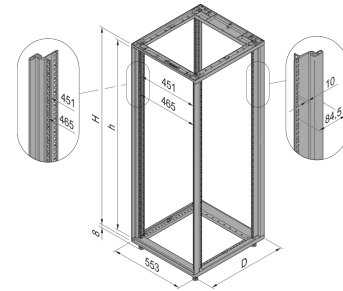

28230-148 NOVASTAR CABINET FRAME, SLIM-LINE, 34 U 553W 800D

**KEY FEATURES**

Static load-carrying capacity 200 kg

19" plane - 33 mm at front, 60 mm at rear

Al profile, RAL-7021, incl.-grounding

Rack Height: 34 U

Height: 1567 mm

Width: 553 mm

Depth: 800 mm

Static Load: 200 kg

## ADDITIONAL PRODUCT DETAILS

---

Aesthetic aluminum die-cast frame with 200kg static load capacity. Aluminum extruded 19" upright bolted onto the frames.

Please order doors, rear panels, side panels, top cover assemblies, plinths, floors, shelves, slide rails and castors or adjustable feet separately.