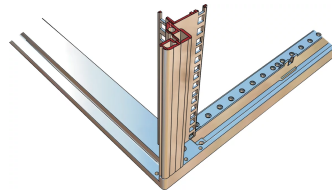

28230-148 NOVASTAR CABINET FRAME, SLIM-LINE, 34 U 553W 800D

**KEY FEATURES**

Static load-carrying capacity 200 kg

19" plane - 33 mm at front, 60 mm at rear

Al profile, RAL-7021, incl.-grounding

## ADDITIONAL PRODUCT DETAILS

---

Aesthetic aluminum die-cast frame with 200kg static load capacity. Aluminum extruded 19" upright bolted onto the frames.

Please order doors, rear panels, side panels, top cover assemblies, plinths, floors, shelves, slide rails and castors or adjustable feet separately.