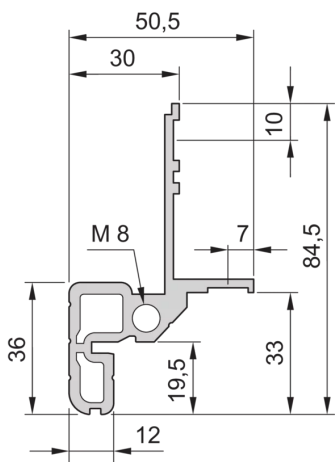

28230-148 NOVASTAR CABINET FRAME, SLIM-LINE, 34 U 553W 800D

**KEY FEATURES**

Static load-carrying capacity 200 kg

19" plane - 33 mm at front, 60 mm at rear

Al profile, RAL-7021, incl.-grounding

Rack Height: 34 U

Height: 1567 mm

Width: 553 mm

Depth: 800 mm

Static Load: 200 kg

## ADDITIONAL PRODUCT DETAILS

---

Aesthetic aluminum die-cast frame with 200kg static load capacity. Aluminum extruded 19" upright bolted onto the frames.

Please order doors, rear panels, side panels, top cover assemblies, plinths, floors, shelves, slide rails and castors or adjustable feet separately.