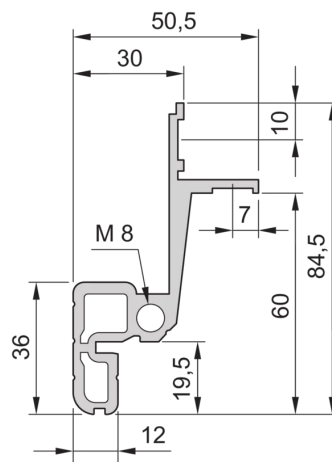

28230-148 NOVASTAR CABINET FRAME, SLIM-LINE, 34 U 553W 800D

**KEY FEATURES**

Static load-carrying capacity 200 kg

19" plane - 33 mm at front, 60 mm at rear

Al profile, RAL-7021, incl.-grounding

Rack Height: 34 U

Height: 1567 mm

Width: 553 mm

Depth: 800 mm

Static Load: 200 kg

## ADDITIONAL PRODUCT DETAILS

---

Aesthetic aluminum die-cast frame with 200kg static load capacity. Aluminum extruded 19" upright bolted onto the frames.

Please order doors, rear panels, side panels, top cover assemblies, plinths, floors, shelves, slide rails and castors or adjustable feet separately.