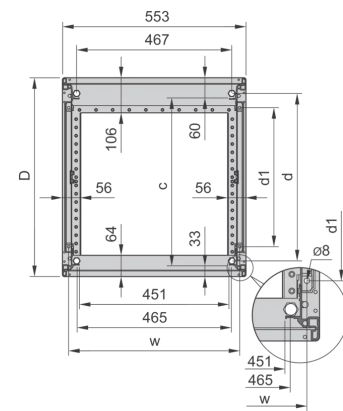

28230-148 NOVASTAR CABINET FRAME, SLIM-LINE, 34 U 553W 800D

**KEY FEATURES**

Static load-carrying capacity 200 kg

19" plane - 33 mm at front, 60 mm at rear

Al profile, RAL-7021, incl.-grounding

Rack Height: 34 U

Height: 1567 mm

Width: 553 mm

Depth: 800 mm

Static Load: 200 kg

## ADDITIONAL PRODUCT DETAILS

---

Aesthetic aluminum die-cast frame with 200kg static load capacity. Aluminum extruded 19" upright bolted onto the frames.

Please order doors, rear panels, side panels, top cover assemblies, plinths, floors, shelves, slide rails and castors or adjustable feet separately.