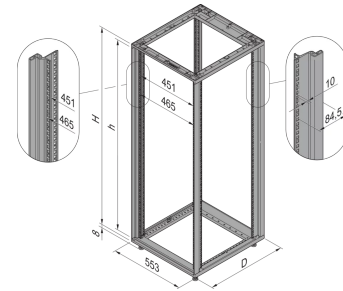

## 28230-126 NOVASTAR CABINET FRAME, SLIM-LINE, 12 U 553W 800D

### KEY FEATURES

Static load-carrying capacity 200 kg

19" plane - 33 mm at front, 60 mm at rear

Al profile, RAL-7021, incl.-grounding

Rack Height: 12 U

Height: 589 mm

Width: 553 mm

Depth: 800 mm

Static Load: 200 kg

## ADDITIONAL PRODUCT DETAILS

---

Aesthetic aluminum die-cast frame with 200kg static load capacity. Aluminum extruded 19" upright bolted onto the frames.

Please order doors, rear panels, side panels, top cover assemblies, plinths, floors, shelves, slide rails and castors or adjustable feet separately.