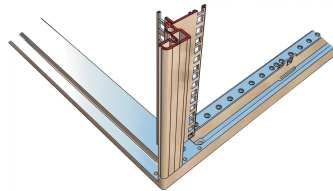

### KEY FEATURES

Static load-carrying capacity 200 kg

19" plane - 33 mm at front, 60 mm at rear

Al profile, RAL-7021, incl.-grounding