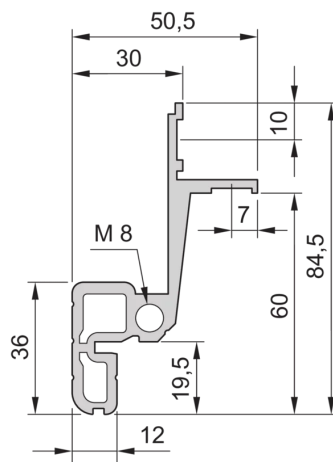

## 28230-126 NOVASTAR CABINET FRAME, SLIM-LINE, 12 U 553W 800D

### KEY FEATURES

Static load-carrying capacity 200 kg

19" plane - 33 mm at front, 60 mm at rear

Al profile, RAL-7021, incl.-grounding

Rack Height: 12 U

Height: 589 mm

Width: 553 mm

Depth: 800 mm

Static Load: 200 kg