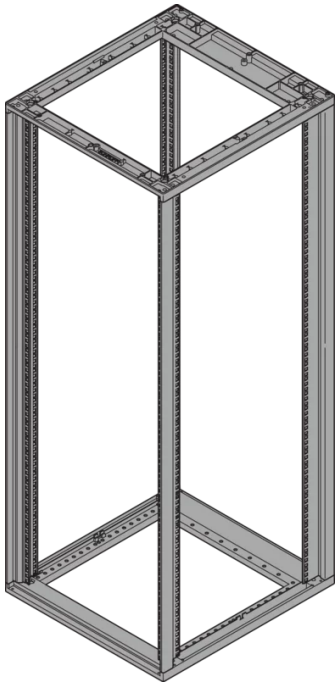

## 28230-126 NOVASTAR CABINET FRAME, SLIM-LINE, 12 U 553W 800D

### KEY FEATURES

Static load-carrying capacity 200 kg

19" plane - 33 mm at front, 60 mm at rear

Al profile, RAL-7021, incl.-grounding

Rack Height: 12 U

Height: 589 mm

Width: 553 mm

Depth: 800 mm

Static Load: 200 kg

## ADDITIONAL PRODUCT DETAILS

---

Aesthetic aluminum die-cast frame with 200kg static load capacity. Aluminum extruded 19" upright bolted onto the frames.

Please order doors, rear panels, side panels, top cover assemblies, plinths, floors, shelves, slide rails and castors or adjustable feet separately.