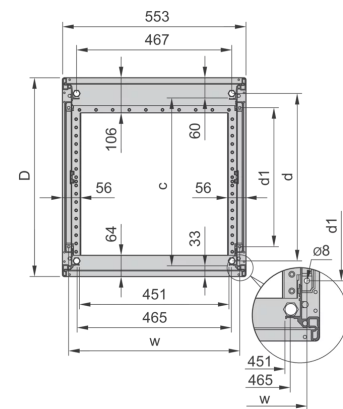

## 28230-126 NOVASTAR CABINET FRAME, SLIM-LINE, 12 U 553W 800D

### KEY FEATURES

Static load-carrying capacity 200 kg

19" plane - 33 mm at front, 60 mm at rear

Al profile, RAL-7021, incl.-grounding

Rack Height: 12 U

Height: 589 mm

Width: 553 mm

Depth: 800 mm

Static Load: 200 kg

## ADDITIONAL PRODUCT DETAILS

---

Aesthetic aluminum die-cast frame with 200kg static load capacity. Aluminum extruded 19" upright bolted onto the frames.

Please order doors, rear panels, side panels, top cover assemblies, plinths, floors, shelves, slide rails and castors or adjustable feet separately.