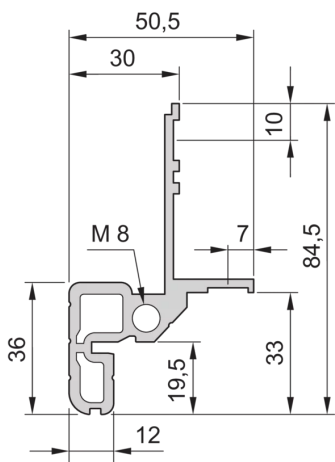

## 28230-126 NOVASTAR CABINET FRAME, SLIM-LINE, 12 U 553W 800D

### KEY FEATURES

Static load-carrying capacity 200 kg

19" plane - 33 mm at front, 60 mm at rear

Al profile, RAL-7021, incl.-grounding

Rack Height: 12 U

Height: 589 mm

Width: 553 mm

Depth: 800 mm

Static Load: 200 kg