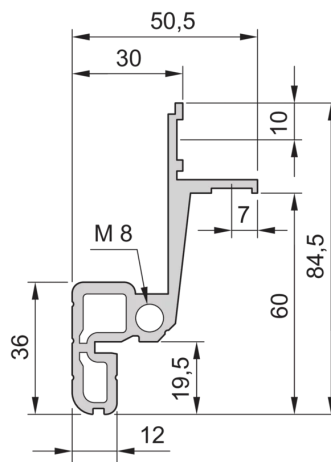

28230-048 NOVASTAR CABINET FRAME, SLIM-LINE, 43 U 553W 500D

**KEY FEATURES**

Static load-carrying capacity 200 kg

19" plane - 33 mm at front, 60 mm at rear

Al profile, RAL-7021, incl.-grounding

Rack Height: 43 U

Height: 1967 mm

Width: 553 mm

Depth: 500 mm

Static Load: 200 kg

## ADDITIONAL PRODUCT DETAILS

---

Aesthetic aluminum die-cast frame with 200kg static load capacity. Aluminum extruded 19" upright bolted onto the frames.

Please order doors, rear panels, side panels, top cover assemblies, plinths, floors, shelves, slide rails and castors or adjustable feet separately.