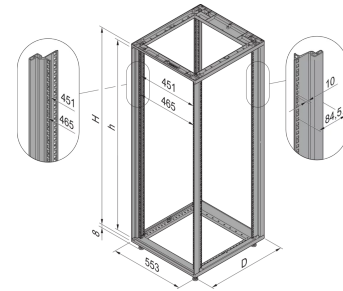

28230-048 NOVASTAR CABINET FRAME, SLIM-LINE, 43 U 553W 500D

**KEY FEATURES**

Static load-carrying capacity 200 kg

19" plane - 33 mm at front, 60 mm at rear

Al profile, RAL-7021, incl.-grounding

Rack Height: 43 U

Height: 1967 mm

Width: 553 mm

Depth: 500 mm

Static Load: 200 kg

## ADDITIONAL PRODUCT DETAILS

---

Aesthetic aluminum die-cast frame with 200kg static load capacity. Aluminum extruded 19" upright bolted onto the frames.

Please order doors, rear panels, side panels, top cover assemblies, plinths, floors, shelves, slide rails and castors or adjustable feet separately.