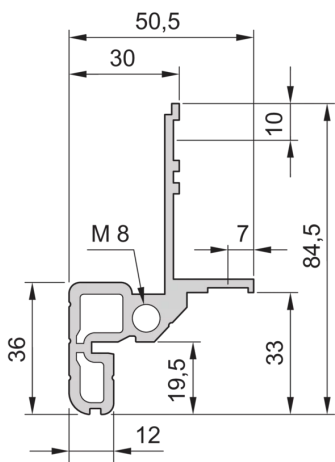

28230-048 NOVASTAR CABINET FRAME, SLIM-LINE, 43 U 553W 500D

**KEY FEATURES**

Static load-carrying capacity 200 kg

19" plane - 33 mm at front, 60 mm at rear

Al profile, RAL-7021, incl.-grounding

Rack Height: 43 U

Height: 1967 mm

Width: 553 mm

Depth: 500 mm

Static Load: 200 kg

## ADDITIONAL PRODUCT DETAILS

---

Aesthetic aluminum die-cast frame with 200kg static load capacity. Aluminum extruded 19" upright bolted onto the frames.

Please order doors, rear panels, side panels, top cover assemblies, plinths, floors, shelves, slide rails and castors or adjustable feet separately.