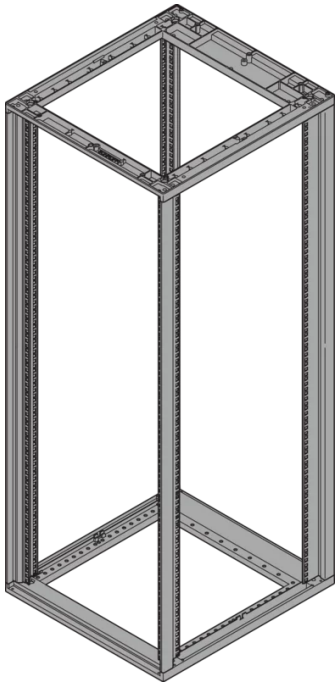

28230-048 NOVASTAR CABINET FRAME, SLIM-LINE, 43 U 553W 500D

**KEY FEATURES**

Static load-carrying capacity 200 kg

19" plane - 33 mm at front, 60 mm at rear

Al profile, RAL-7021, incl.-grounding

## PRODUCT ATTRIBUTES

---

Product Type: Cabinet/Rack Frame

Product Family: Novastar

Type: Slim-Line

Frame Material: Aluminum

Color: Black Grey

Color Code: RAL 7021

Rack Height: 43 U

Height: 1967 mm

Width: 553 mm

Depth: 500 mm

Static Load: 200 kg

## ADDITIONAL PRODUCT DETAILS

---

Aesthetic aluminum die-cast frame with 200kg static load capacity. Aluminum extruded 19" upright bolted onto the frames.

Please order doors, rear panels, side panels, top cover assemblies, plinths, floors, shelves, slide rails and castors or adjustable feet separately.