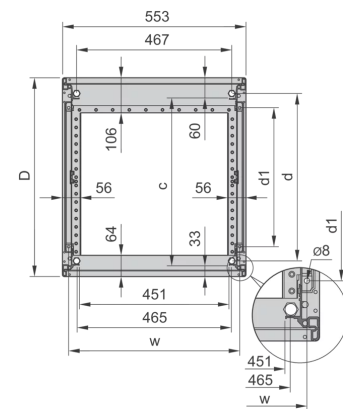

28230-048 NOVASTAR CABINET FRAME, SLIM-LINE, 43 U 553W 500D

**KEY FEATURES**

Static load-carrying capacity 200 kg

19" plane - 33 mm at front, 60 mm at rear

Al profile, RAL-7021, incl.-grounding

Rack Height: 43 U

Height: 1967 mm

Width: 553 mm

Depth: 500 mm

Static Load: 200 kg

## ADDITIONAL PRODUCT DETAILS

---

Aesthetic aluminum die-cast frame with 200kg static load capacity. Aluminum extruded 19" upright bolted onto the frames.

Please order doors, rear panels, side panels, top cover assemblies, plinths, floors, shelves, slide rails and castors or adjustable feet separately.