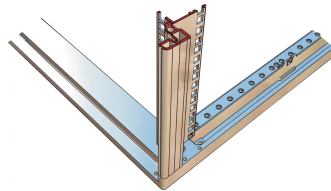

28230-048 NOVASTAR CABINET FRAME, SLIM-LINE, 43 U 553W 500D

**KEY FEATURES**

Static load-carrying capacity 200 kg

19" plane - 33 mm at front, 60 mm at rear

Al profile, RAL-7021, incl.-grounding

## ADDITIONAL PRODUCT DETAILS

---

Aesthetic aluminum die-cast frame with 200kg static load capacity. Aluminum extruded 19" upright bolted onto the frames.

Please order doors, rear panels, side panels, top cover assemblies, plinths, floors, shelves, slide rails and castors or adjustable feet separately.