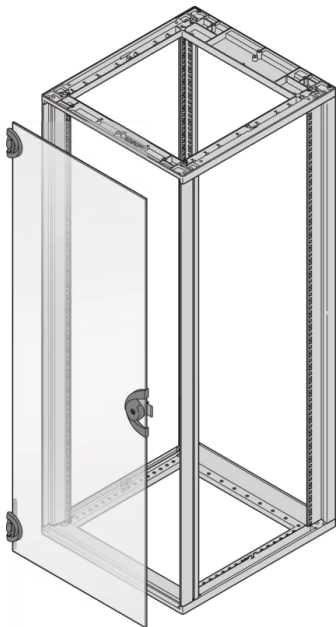

27230-003 NOVASTAR GLASS DOOR, 180° OPENING ANGLE, 12 U 553W

KEY FEATURES

Glass type: ESG 6 mm, EN 12150

Opening angle 180°

Lock with key

Can be assembled at front and rear

PRODUCT ATTRIBUTES

Product Type: Cabinet Door

Product Family: Novastar

Type: Glass Door

Color: Light Grey

Color Code: RAL 7035

Rack Height: 12 U

Height: 555 mm

Width: 553 mm

ADDITIONAL PRODUCT DETAILS

Glazed / Glass doors for aluminum frame cabinets with attractive design, ideally suited for general electronics, test & measurement, audio/video and broadcasting applications.

CERTIFICATIONS

North America