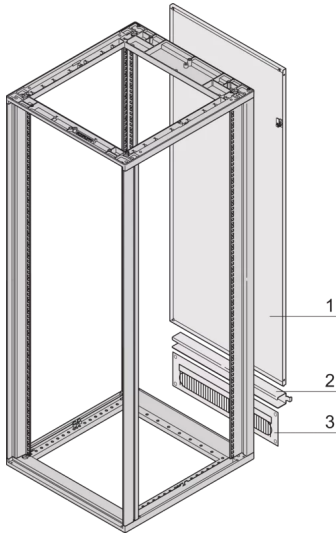

26230-452 NOVASTAR REAR PANEL WITH CABLE DUCTING, RAL 7035, 38 U
553W

KEY FEATURES

Cable ducting and door hinge bracket

Cable ducting can be fitted at top or bottom

2-twist-locking catches (Torx-T30, with 1/4-turn)

Incl. grounding

St, 1 mm

3 U cable ducting for cabinet heights 16, 20, 38, 47 U; 4 U cable ducting for cabinet heights 25, 34, 43 U

PRODUCT ATTRIBUTES

Product Type: Cabinet/Rack Panel

Product Family: Novastar

Type: Rear Panel

Color: Light Grey

Color Code: RAL 7035

Rack Height: 38 U

Height: 1711 mm

Width: 553 mm

ADDITIONAL PRODUCT DETAILS

Novastar Rear Panel with 3 U cable ducting for improved cable management.