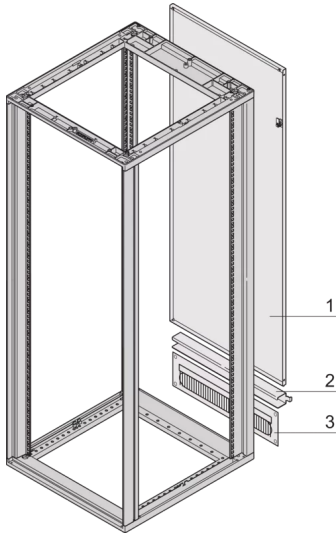

26230-430 NOVASTAR REAR PANEL WITH CABLE DUCTING, RAL 7035, 16 U
553W

KEY FEATURES

Cable ducting and door hinge bracket

Cable ducting can be fitted at top or bottom

2-twist-locking catches (Torx-T30, with 1/4-turn)

Incl. grounding

St, 1 mm

3 U cable ducting for cabinet heights 16, 20, 38, 47 U; 4 U cable ducting for cabinet heights 25, 34, 43 U

PRODUCT ATTRIBUTES

Product Type: Cabinet/Rack Panel

Product Family: Novastar

Type: Rear Panel

Color: Light Grey

Color Code: RAL 7035

Rack Height: 16 U

Height: 733 mm

Width: 553 mm

ADDITIONAL PRODUCT DETAILS

Novastar Rear Panel with 3 U cable ducting for improved cable management.