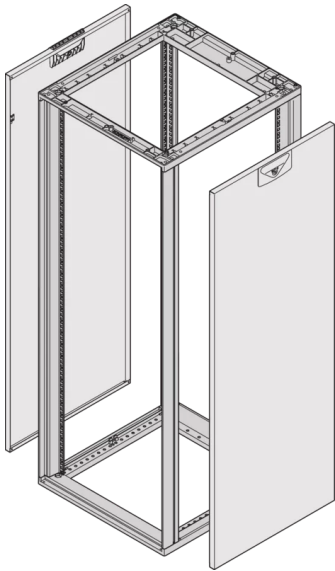

26230-277 NOVASTAR SIDE PANEL FOR HEAVY-DUTY, RAL 7035, 38 U 600D

KEY FEATURES

With quick-release fastener, includes grounding

St. 1mm

PRODUCT ATTRIBUTES

Product Type: Cabinet/Rack Panel

Product Family: Novastar

Type: Side Panel

Color: Light Grey

Color Code: RAL 7035

Rack Height: 38 U

Height: 1745 mm

Width: 553 mm

Depth: 600 mm

ADDITIONAL PRODUCT DETAILS

Steel Side Panels for Heavy-Duty aluminum frame with quick fastener for easy mounting and installation. Schroff delivers cladding parts with grounding cable installed and tested.

Optionally the quarter-turn fastener can be fitted with a side panel lock.