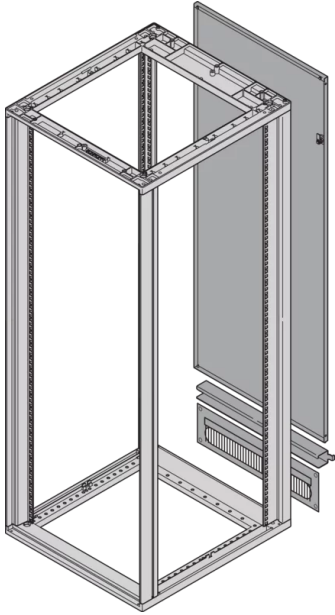

### KEY FEATURES

Cable ducting and door hinge bracket

Cable ducting can be fitted at top or bottom

2-twist-locking catches (Torx-T30, with 1/4-turn)

Incl. grounding

St, 1 mm

3 U cable ducting for cabinet heights 16, 20, 38, 47 U; 4 U cable ducting for cabinet heights 25, 34, 43 U

### PRODUCT ATTRIBUTES

Product Type: Cabinet/Rack Panel

Product Family: Novastar

Type: Rear Panel

Color: Black Grey

Color Code: RAL 7021

Rack Height: 47 U

Height: 2111 mm

Width: 553 mm