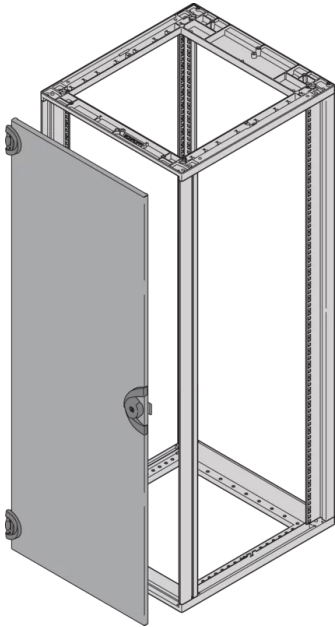

25230-024 NOVASTAR STEEL DOOR, 180° OPENING ANGLE, RAL 7021, 20 U 553W

KEY FEATURES

St, 1.5 mm

Opening angle 180°, incl. grounding

Can be assembled at front and rear

Lock (2233x) with key

PRODUCT ATTRIBUTES

Product Type: Cabinet Door

Product Family: Novastar

Type: Steel Door

Color: Black Grey

Color Code: RAL 7021

Rack Height: 20 U

Height: 911 mm

CERTIFICATIONS