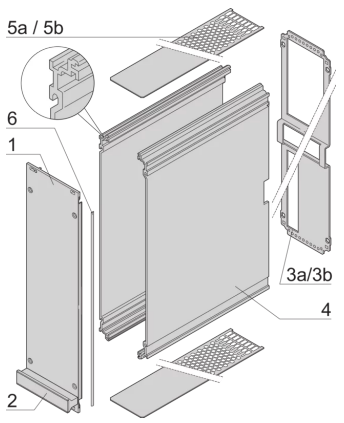

24813-971 FRAME TYPE PLUG-IN UNIT PRO KIT, SHIELDED, PLAIN COVER, 1 CONNECTOR, 6 U, 21 HP, 227 MM

## KEY FEATURES

Rear panel with cut-out for single connector (conforms to EN 60603, DIN 41612, construction types: B, C, D, F, H, Q, R, S)

Extruded side panels with groove to right and left, to insert a PCB (board position in accordance with standard in left side panel only)

## PRODUCT ATTRIBUTES

Product Type: Cassette

Type: Frame Type Plug-in Units PRO

Handle Type: Trapezoid

Rack Height: 6 U

Rack Width: 21 HP

Depth: 227 mm

EMC Shielding: Yes