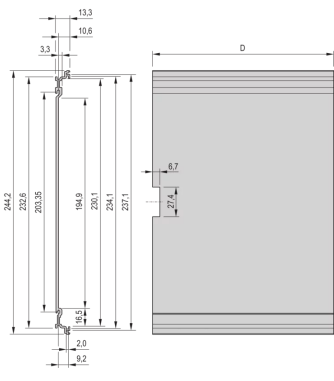

## KEY FEATURES

Rear panel with cut-out for single connector (conforms to EN 60603, DIN 41612, construction types: B, C, D, F, H, Q, R, S)

Extruded side panels with groove to right and left, to insert a PCB (board position in accordance with standard in left side panel only)

## PRODUCT ATTRIBUTES

Product Type: Cassette

Type: Frame Type Plug-in Units PRO

Handle Type: Trapezoid

Rack Height: 6 U

Rack Width: 21 HP

Depth: 227 mm

EMC Shielding: Yes