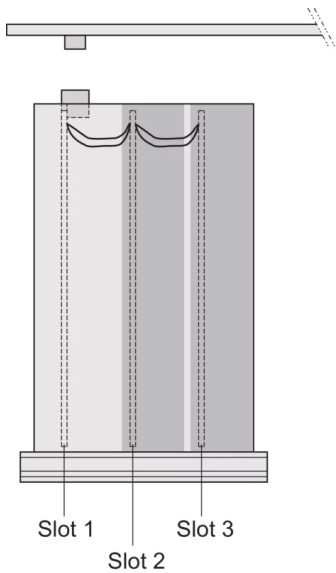

24813-971 FRAME TYPE PLUG-IN UNIT PRO KIT, SHIELDED, PLAIN COVER, 1 CONNECTOR, 6 U, 21 HP, 227 MM

## KEY FEATURES

Rear panel with cut-out for single connector (conforms to EN 60603, DIN 41612, construction types: B, C, D, F, H, Q, R, S)

Extruded side panels with groove to right and left, to insert a PCB (board position in accordance with standard in left side panel only)

## PRODUCT ATTRIBUTES

Product Type: Cassette

Type: Frame Type Plug-in Units PRO

Handle Type: Trapezoid

Rack Height: 6 U

Rack Width: 21 HP

Depth: 227 mm

EMC Shielding: Yes

EMC Gasket Type: Textile

Rear Panel Type: Single Connector Cut-Out

Cover Plate Type: Cover Plate without Perforation

Material: Aluminum

Front Finish: Anodized

Rear Finish: Anodized