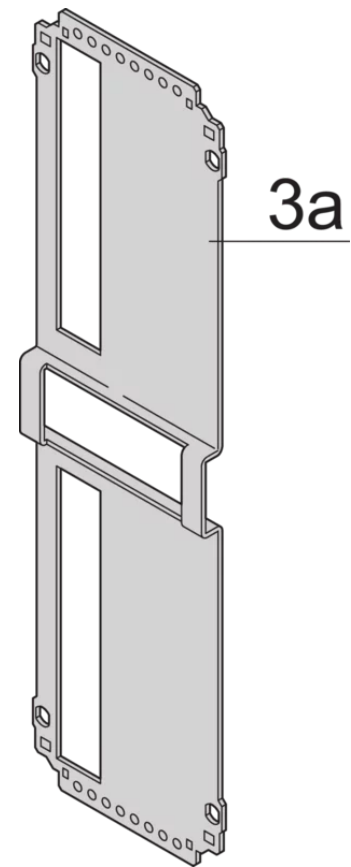

24813-971 FRAME TYPE PLUG-IN UNIT PRO KIT, SHIELDED, PLAIN COVER, 1 CONNECTOR, 6 U, 21 HP, 227 MM

## KEY FEATURES

Rear panel with cut-out for single connector (conforms to EN 60603, DIN 41612, construction types: B, C, D, F, H, Q, R, S)

Extruded side panels with groove to right and left, to insert a PCB (board position in accordance with standard in left side panel only)

## PRODUCT ATTRIBUTES

Product Type: Cassette

Type: Frame Type Plug-in Units PRO

Handle Type: Trapezoid

Rack Height: 6 U

Rack Width: 21 HP

Depth: 227 mm

EMC Shielding: Yes

EMC Gasket Type: Textile

Rear Panel Type: Single Connector Cut-Out

Cover Plate Type: Cover Plate without Perforation

Material: Aluminum

Front Finish: Anodized

Rear Finish: Anodized