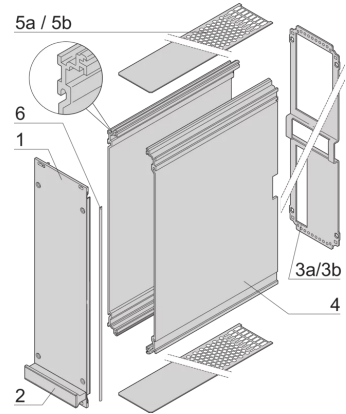

## PRODUKTBE SCHREIBUNG

---

Cover plate with perforation, for guide rails (airflow approx. 60-%)

Rückwand mit Ausbruch für mehrere Steckverbinder

Extruded side panels with groove to right and left, to insert a PCB (board position in accordance with standard in left side panel only)