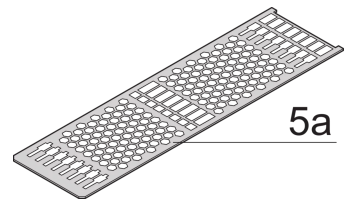

24813-860 FRAME TYPE PLUG-IN UNIT PRO KIT, SHIELDED, PERFORATED, MULTIPLE CONNECTORS, 6 U, 10 HP, 227 MM

## KEY FEATURES

---

Cover plate with perforation, for guide rails (airflow approx. 60-%)

Rear panel with cut-out for multiple connectors

Extruded side panels with groove to right and left, to insert a PCB (board position in accordance with standard in left side panel only)

## PRODUCT ATTRIBUTES

---

Product Type: Cassette

Type: Frame Type Plug-in Units PRO

Handle Type: Trapezoid

Rack Height: 6 U

Rack Width: 10 HP

Depth: 227 mm

EMC Shielding: Yes

EMC Gasket Type: Textile

Rear Panel Type: Multiple Connector Cut-Out

Cover Plate Type: Cover Plate with Perforation for Guide Rails

Material: Aluminum

Front Finish: Anodized

Rear Finish: Anodized