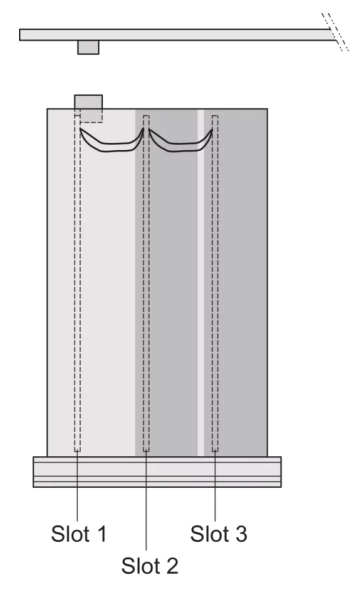

## KEY FEATURES

---

Cover plate with perforation, for guide rails (airflow approx. 60-%)

Rear panel with cut-out for multiple connectors

Extruded side panels with groove to right and left, to insert a PCB (board position in accordance with standard in left side panel only)

## PRODUCT ATTRIBUTES

---

Product Type: Cassette

Type: Frame Type Plug-in Units PRO

Handle Type: Trapezoid

Rack Height: 6 U

Rack Width: 10 HP

Depth: 227 mm

EMC Shielding: Yes

EMC Gasket Type: Textile

Rear Panel Type: Multiple Connector Cut-Out

Cover Plate Type: Cover Plate with Perforation for Guide Rails

Material: Aluminum

Front Finish: Anodized

Rear Finish: Anodized