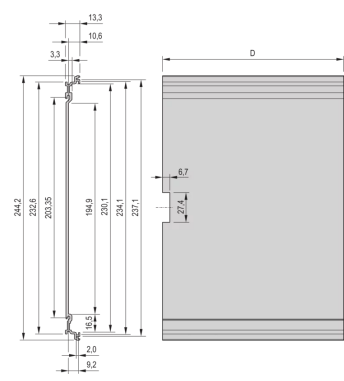

24813-860 FRAME TYPE PLUG-IN UNIT PRO KIT, SHIELDED, PERFORATED, MULTIPLE CONNECTORS, 6 U, 10 HP, 227 MM