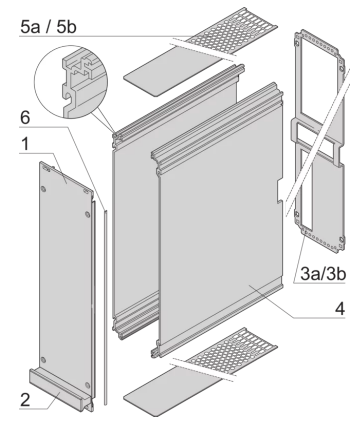

## KEY FEATURES

---

Cover plate with perforation, for guide rails (airflow approx. 60-%)

Rear panel with cut-out for multiple connectors

Extruded side panels with groove to right and left, to insert a PCB (board position in accordance with standard in left side panel only)

## PRODUCT ATTRIBUTES

---

Product Type: Cassette

Type: Frame Type Plug-in Units PRO

Handle Type: Trapezoid

Rack Height: 6 U

Rack Width: 10 HP

Depth: 227 mm