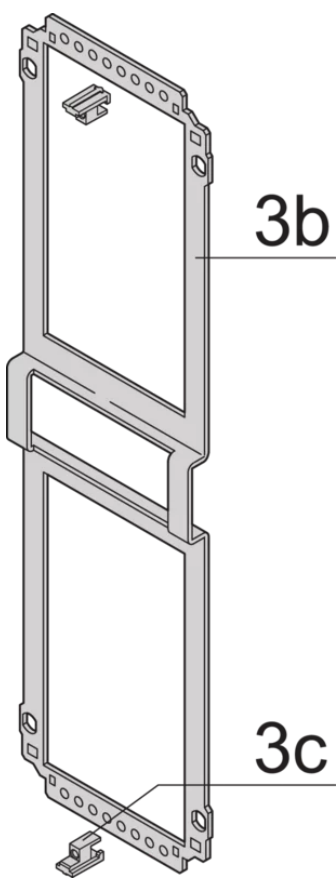

24813-860 FRAME TYPE PLUG-IN UNIT PRO KIT, SHIELDED, PERFORATED, MULTIPLE CONNECTORS, 6 U, 10 HP, 227 MM

## KEY FEATURES

---

Cover plate with perforation, for guide rails (airflow approx. 60-%)

Rear panel with cut-out for multiple connectors

Extruded side panels with groove to right and left, to insert a PCB (board position in accordance with standard in left side panel only)

## PRODUCT ATTRIBUTES

---

Product Type: Cassette

Type: Frame Type Plug-in Units PRO

Handle Type: Trapezoid

Rack Height: 6 U

Rack Width: 10 HP

Depth: 227 mm

EMC Shielding: Yes

EMC Gasket Type: Textile

Rear Panel Type: Multiple Connector Cut-Out

Cover Plate Type: Cover Plate with Perforation for Guide Rails

Material: Aluminum

Front Finish: Anodized

Rear Finish: Anodized