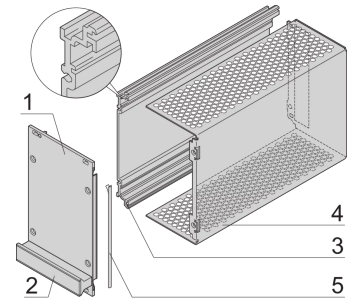

**24813-010 FRAME TYPE PLUG-IN UNIT PRO KIT, WITH HOOD, SHIELDED  
VERSION, 3 U, 10 HP, 167 MM**

**KEY FEATURES**

Fits all products conforming to IEC-60297-3-101

Protects a PCB against mechanical damage and discharges electrostatic buildup; for Euroboard formats

Connectors usable under EN 60603-2 (DIN 41612)

**PRODUCT ATTRIBUTES**

Product Type: Cassette

Type: Frame Type Plug-in Units PRO with Hood

Handle Type: Trapezoid

Rack Height: 3 U

Rack Width: 10 HP

Depth: 167 mm

EMC Shielding: Yes

EMC Gasket Type: Textile

Rear Panel Type: Single Connector Cut-Out

Cover Plate Type: Hood

Material: Aluminum

Front Finish: Anodized

Rear Finish: Conductive

Cooling: Perforated