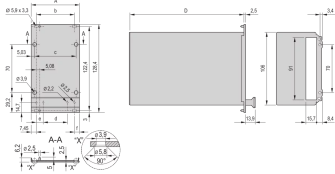

**24813-010 FRAME TYPE PLUG-IN UNIT PRO KIT, WITH HOOD, SHIELDED  
VERSION, 3 U, 10 HP, 167 MM**

**KEY FEATURES**

Fits all products conforming to IEC-60297-3-101

Protects a PCB against mechanical damage and discharges electrostatic buildup; for Euroboard formats

Connectors usable under EN 60603-2 (DIN 41612)

**PRODUCT ATTRIBUTES**

Product Type: Cassette

Type: Frame Type Plug-in Units PRO with Hood

Handle Type: Trapezoid

Rack Height: 3 U

Rack Width: 10 HP

Depth: 167 mm