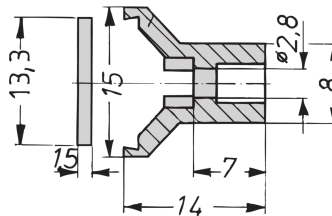

**24813-010 FRAME TYPE PLUG-IN UNIT PRO KIT, WITH HOOD, SHIELDED  
VERSION, 3 U, 10 HP, 167 MM**

**KEY FEATURES**

Fits all products conforming to IEC-60297-3-101

Protects a PCB against mechanical damage and discharges electrostatic buildup; for Euroboard formats

Connectors usable under EN 60603-2 (DIN 41612)

**PRODUCT ATTRIBUTES**

Product Type: Cassette

Type: Frame Type Plug-in Units PRO with Hood

Handle Type: Trapezoid

Rack Height: 3 U

Rack Width: 10 HP

Depth: 167 mm