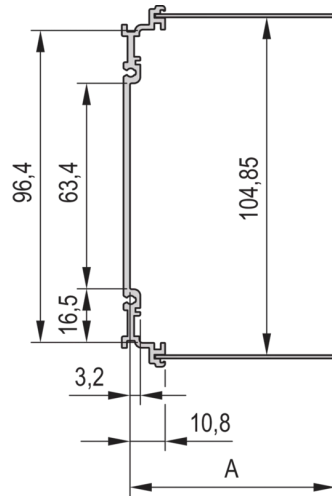

**24813-010 FRAME TYPE PLUG-IN UNIT PRO KIT, WITH HOOD, SHIELDED  
VERSION, 3 U, 10 HP, 167 MM**

**KEY FEATURES**

Fits all products conforming to IEC-60297-3-101

Protects a PCB against mechanical damage and discharges electrostatic buildup; for Euroboard formats

Connectors usable under EN 60603-2 (DIN 41612)

**PRODUCT ATTRIBUTES**

Product Type: Cassette

Type: Frame Type Plug-in Units PRO with Hood

Handle Type: Trapezoid

Rack Height: 3 U

Rack Width: 10 HP

Depth: 167 mm