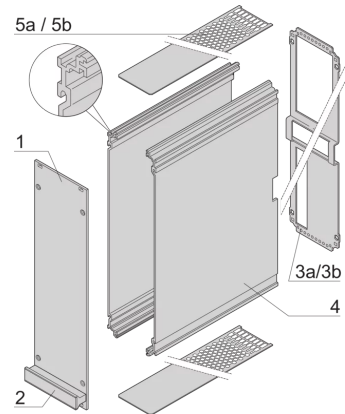

## PRODUKTBESCHREIBUNG

---

Cover plate with perforation, for guide rails (airflow approx. 60%)

Extruded side panels right and left, with grooves for insertion of a printed circuit board (standard board position is on the left only)

Rückwand mit Ausbrüchen für mehrere Steckverbinder