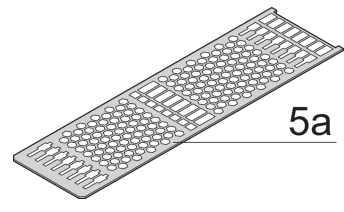

24812-771 FRAME TYPE PLUG-IN UNIT PRO KIT, PERFORATED COVERS, 1 CONNECTOR, 6 U, 21 HP, 227 MM

## KEY FEATURES

---

Extruded side panels right and left, with grooves for insertion of a printed circuit board (standard board position is on the left only)

Rear panel with cut-out for single connector (conforms to EN 60603, DIN 41612, construction types: B, C, D, F, H, Q, R, S)

Cover plate with perforation, for guide rails (airflow approx. 60%); please order guide rails separately

EMC Shielding: No

Rear Panel Type: Single Connector Cut-Out

Cover Plate Type: Cover Plate with Perforation for Guide Rails

Material: Aluminum

Front Finish: Anodized

Rear Finish: Anodized

Cooling: Perforated