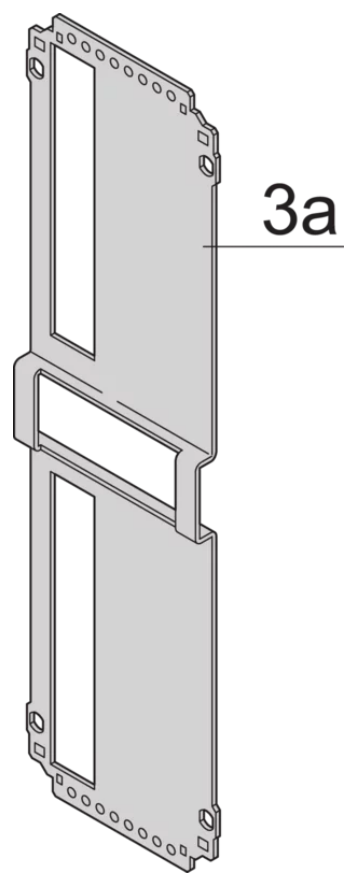

24812-771 FRAME TYPE PLUG-IN UNIT PRO KIT, PERFORATED COVERS, 1 CONNECTOR, 6 U, 21 HP, 227 MM

## KEY FEATURES

---

Extruded side panels right and left, with grooves for insertion of a printed circuit board (standard board position is on the left only)

Rear panel with cut-out for single connector (conforms to EN 60603, DIN 41612, construction types: B, C, D, F, H, Q, R, S)

Cover plate with perforation, for guide rails (airflow approx. 60%); please order guide rails separately

EMC Shielding: No

Rear Panel Type: Single Connector Cut-Out

Cover Plate Type: Cover Plate with Perforation for Guide Rails

Material: Aluminum

Front Finish: Anodized

Rear Finish: Anodized

Cooling: Perforated