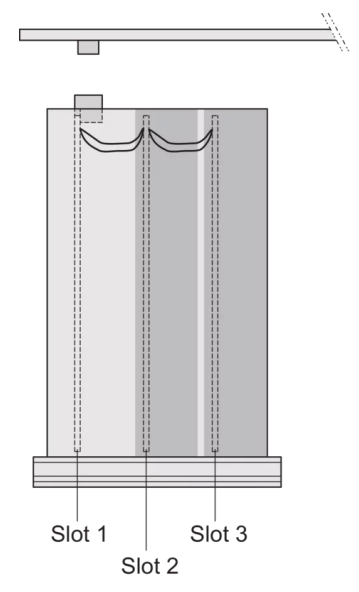

## KEY FEATURES

---

Extruded side panels right and left, with grooves for insertion of a printed circuit board (standard board position is on the left only)

Rear panel with cut-out for single connector (conforms to EN 60603, DIN 41612, construction types: B, C, D, F, H, Q, R, S)