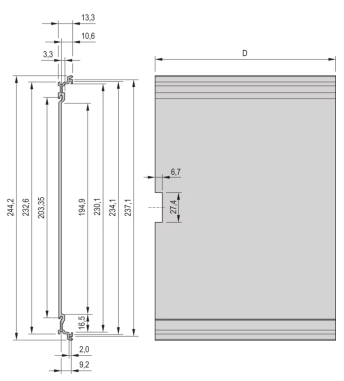

## KEY FEATURES

---

Extruded side panels right and left, with grooves for insertion of a printed circuit board (standard board position is on the left only)

Rear panel with cut-out for single connector (conforms to EN 60603, DIN 41612, construction types: B, C, D, F, H, Q, R, S)