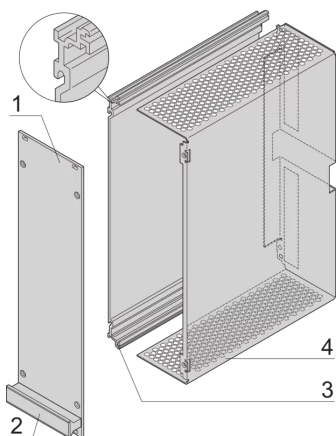

## KEY FEATURES

---

Fits all products conforming to IEC-60297-3-101

Protects a PCB against mechanical damage and discharges electrostatic buildup; for Euroboard formats

Connectors usable under EN 60603-2 (DIN 41612)

## PRODUCT ATTRIBUTES

---

Product Type: Cassette

Type: Frame Type Plug-in Units PRO with Hood

Handle Type: Trapezoid

Rack Height: 6 U

Rack Width: 10 HP

Depth: 227 mm