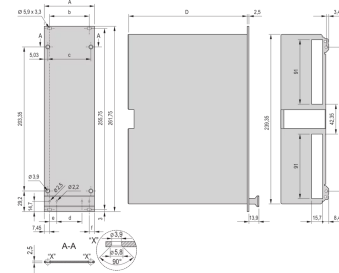

24812-560 FRAME TYPE PLUG-IN UNIT PRO KIT, WITH HOOD, UNSHIELDED, 6 U,
10 HP, 227 MM