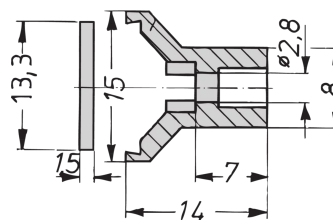

24812-560 FRAME TYPE PLUG-IN UNIT PRO KIT, WITH HOOD, UNSHIELDED, 6 U,
10 HP, 227 MM