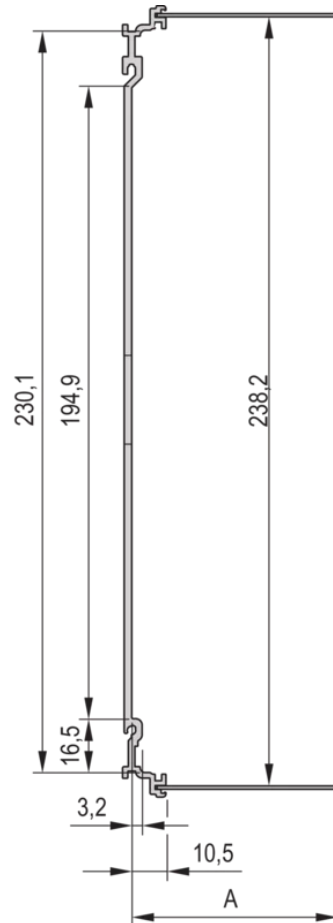

24812-560 FRAME TYPE PLUG-IN UNIT PRO KIT, WITH HOOD, UNSHIELDED, 6 U,  
10 HP, 227 MM

## KEY FEATURES

---

Fits all products conforming to IEC-60297-3-101

Protects a PCB against mechanical damage and discharges electrostatic buildup; for Euroboard formats

Connectors usable under EN 60603-2 (DIN 41612)

## PRODUCT ATTRIBUTES

---

Product Type: Cassette

Type: Frame Type Plug-in Units PRO with Hood

Handle Type: Trapezoid

Rack Height: 6 U

Rack Width: 10 HP

Depth: 227 mm

EMC Shielding: No

Rear Panel Type: Single Connector Cut-Out

Cover Plate Type: Hood

Material: Aluminum

Front Finish: Anodized

Rear Finish: Anodized

Cooling: Perforated