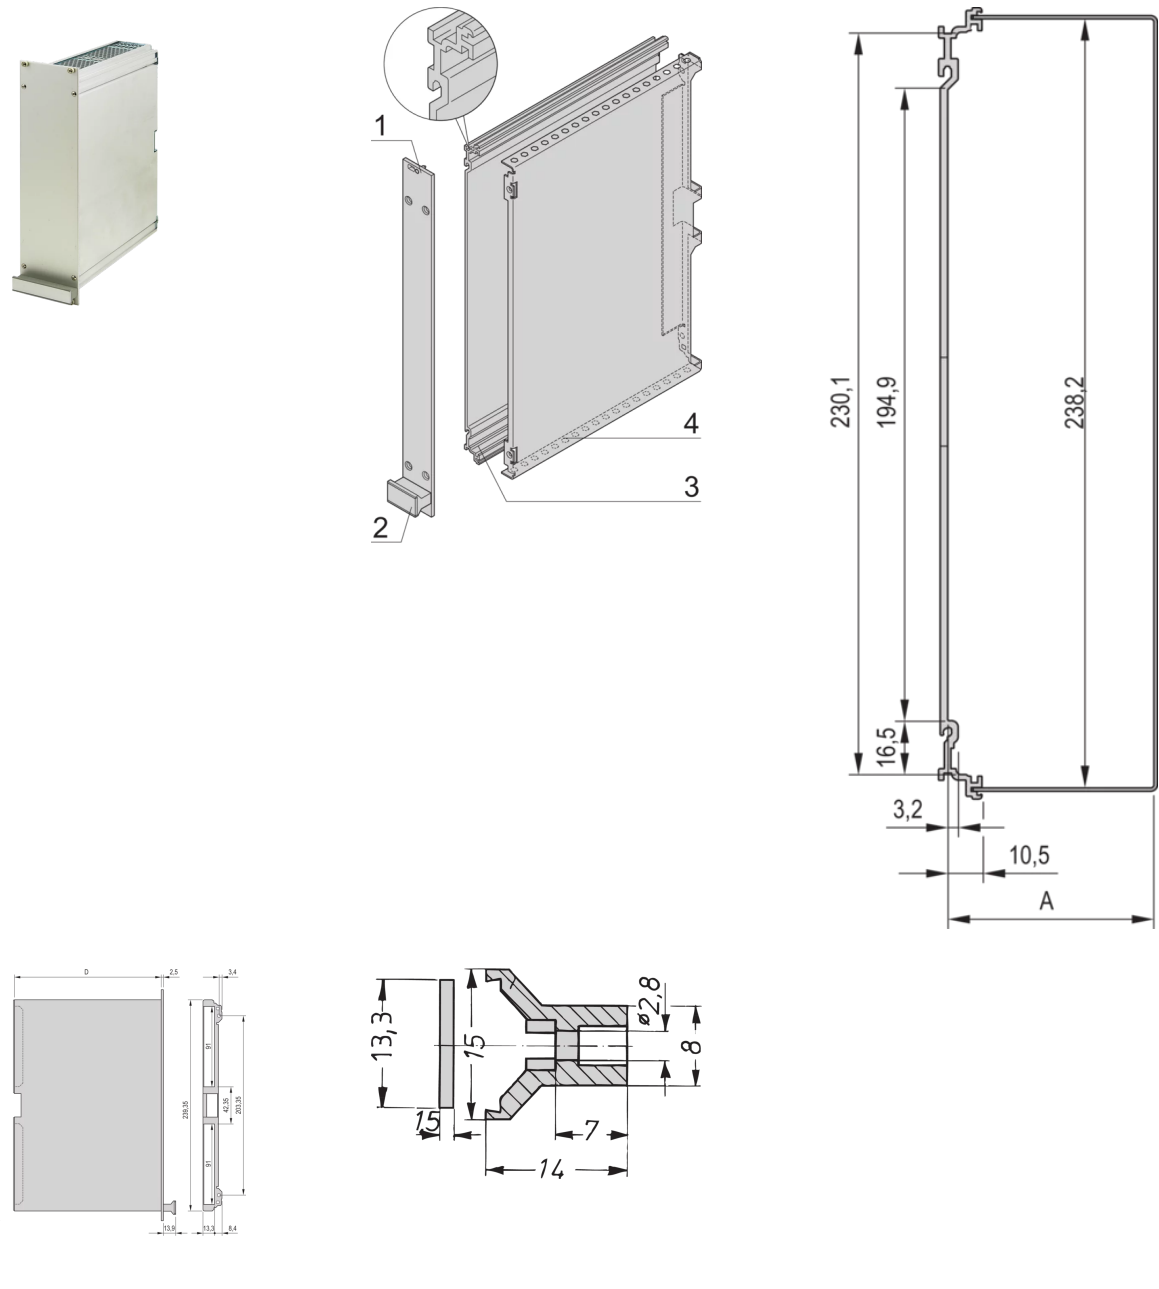

24812-555 FRAME TYPE PLUG-IN UNIT PRO KIT, WITH HOOD, UNSHIELDED, 6 U, 5 HP, 227 MM

**KEY FEATURES**

Fits all products conforming to IEC-60297-3-101

Protects a PCB against mechanical damage and discharges electrostatic buildup; for Euroboard formats

## PRODUCT ATTRIBUTES

---

Product Type: Cassette

Type: Frame Type Plug-in Units PRO with Hood

Handle Type: Trapezoid

Rack Height: 6 U

Rack Width: 5 HP

Depth: 227 mm