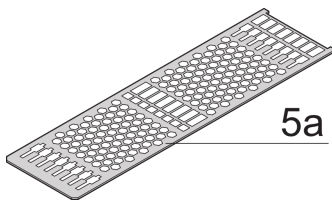

24812-292 FRAME TYPE PLUG-IN UNIT PRO KIT, PERFORATED COVERS, 1 CONNECTOR, 3 U, 42 HP, 227 MM

## KEY FEATURES

Extruded side panels right and left, with grooves for insertion of a printed circuit board (standard board position is on the left only)

Rear panel with cut-out for single connector (conforms to EN 60603, DIN 41612, construction types: B, C, D, F, H, Q, R, S)

Cover plate with perforation, for guide rails (airflow approx. 60%); please order guide rails separately

EMC Shielding: No

Rear Panel Type: Single Connector Cut-Out

Cover Plate Type: Cover Plate with Perforation for Guide Rails

Material: Aluminum

Front Finish: Anodized

Rear Finish: Anodized

Cooling: Perforated