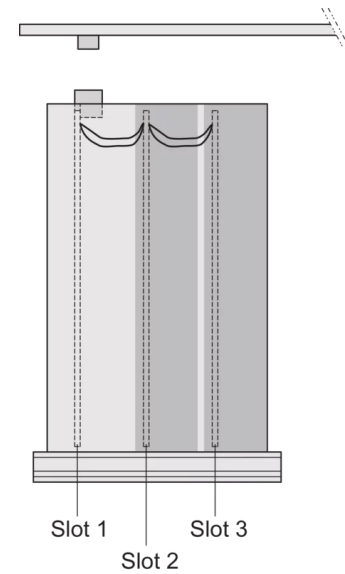

24812-292 FRAME TYPE PLUG-IN UNIT PRO KIT, PERFORATED COVERS, 1 CONNECTOR, 3 U, 42 HP, 227 MM

## KEY FEATURES

Extruded side panels right and left, with grooves for insertion of a printed circuit board (standard board position is on the left only)

Rear panel with cut-out for single connector (conforms to EN 60603, DIN 41612, construction types: B, C, D, F, H, Q, R, S)