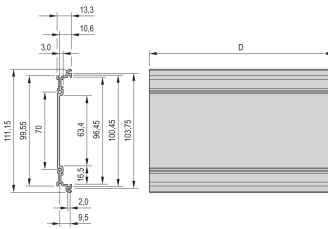

## KEY FEATURES

Extruded side panels right and left, with grooves for insertion of a printed circuit board (standard board position is on the left only)

Rear panel with cut-out for single connector (conforms to EN 60603, DIN 41612, construction types: B, C, D, F, H, Q, R, S)