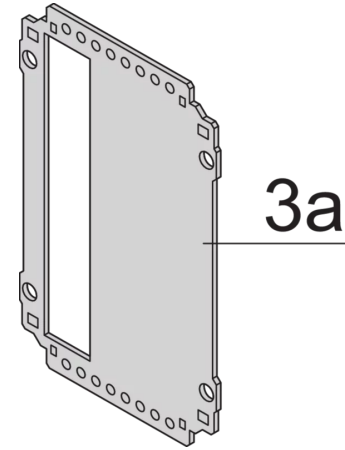

24812-292 FRAME TYPE PLUG-IN UNIT PRO KIT, PERFORATED COVERS, 1 CONNECTOR, 3 U, 42 HP, 227 MM

## KEY FEATURES

Extruded side panels right and left, with grooves for insertion of a printed circuit board (standard board position is on the left only)

Rear panel with cut-out for single connector (conforms to EN 60603, DIN 41612, construction types: B, C, D, F, H, Q, R, S)

Cover plate with perforation, for guide rails (airflow approx. 60%); please order guide rails separately