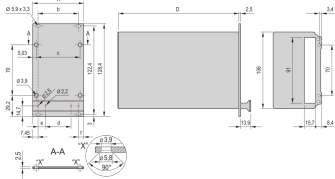

24812-012 FRAME TYPE PLUG-IN UNIT PRO KIT, WITH HOOD, UNSHIELDED, 3 U,
12 HP, 167 MM

KEY FEATURES

Fits all products conforming to IEC-60297-3-101

Protects a PCB against mechanical damage and discharges electrostatic buildup; for Euroboard formats

Connectors usable under EN 60603-2 (DIN 41612)

PRODUCT ATTRIBUTES

Product Type: Cassette

Type: Frame Type Plug-in Units PRO with Hood

Handle Type: Trapezoid

Rack Height: 3 U

Rack Width: 12 HP

Depth: 167 mm