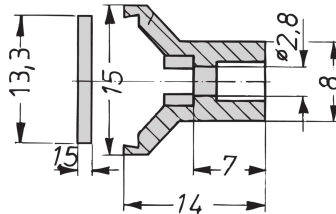

24812-012 FRAME TYPE PLUG-IN UNIT PRO KIT, WITH HOOD, UNSHIELDED, 3 U,  
12 HP, 167 MM

**KEY FEATURES**

Fits all products conforming to IEC-60297-3-101

Protects a PCB against mechanical damage and discharges electrostatic buildup; for Euroboard formats

Connectors usable under EN 60603-2 (DIN 41612)

**PRODUCT ATTRIBUTES**

Product Type: Cassette

Type: Frame Type Plug-in Units PRO with Hood

Handle Type: Trapezoid

Rack Height: 3 U

Rack Width: 12 HP

Depth: 167 mm