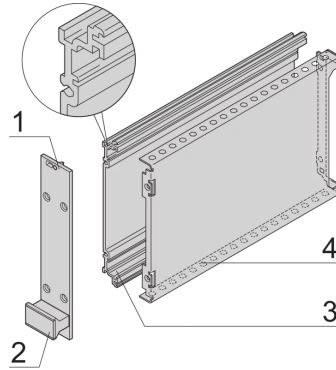

24812-012 FRAME TYPE PLUG-IN UNIT PRO KIT, WITH HOOD, UNSHIELDED, 3 U,  
12 HP, 167 MM

**KEY FEATURES**

Fits all products conforming to IEC-60297-3-101

Protects a PCB against mechanical damage and discharges electrostatic buildup; for Euroboard formats

Connectors usable under EN 60603-2 (DIN 41612)

**PRODUCT ATTRIBUTES**

Product Type: Cassette

Type: Frame Type Plug-in Units PRO with Hood

Handle Type: Trapezoid

Rack Height: 3 U

Rack Width: 12 HP

Depth: 167 mm