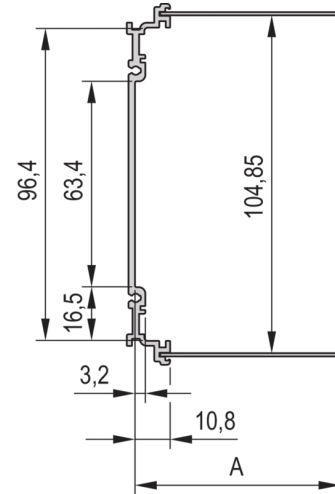

24812-012 FRAME TYPE PLUG-IN UNIT PRO KIT, WITH HOOD, UNSHIELDED, 3 U,  
12 HP, 167 MM

**KEY FEATURES**

Fits all products conforming to IEC-60297-3-101

Protects a PCB against mechanical damage and discharges electrostatic buildup; for Euroboard formats

Connectors usable under EN 60603-2 (DIN 41612)

**PRODUCT ATTRIBUTES**

Product Type: Cassette

Type: Frame Type Plug-in Units PRO with Hood

Handle Type: Trapezoid

Rack Height: 3 U

Rack Width: 12 HP

Depth: 167 mm