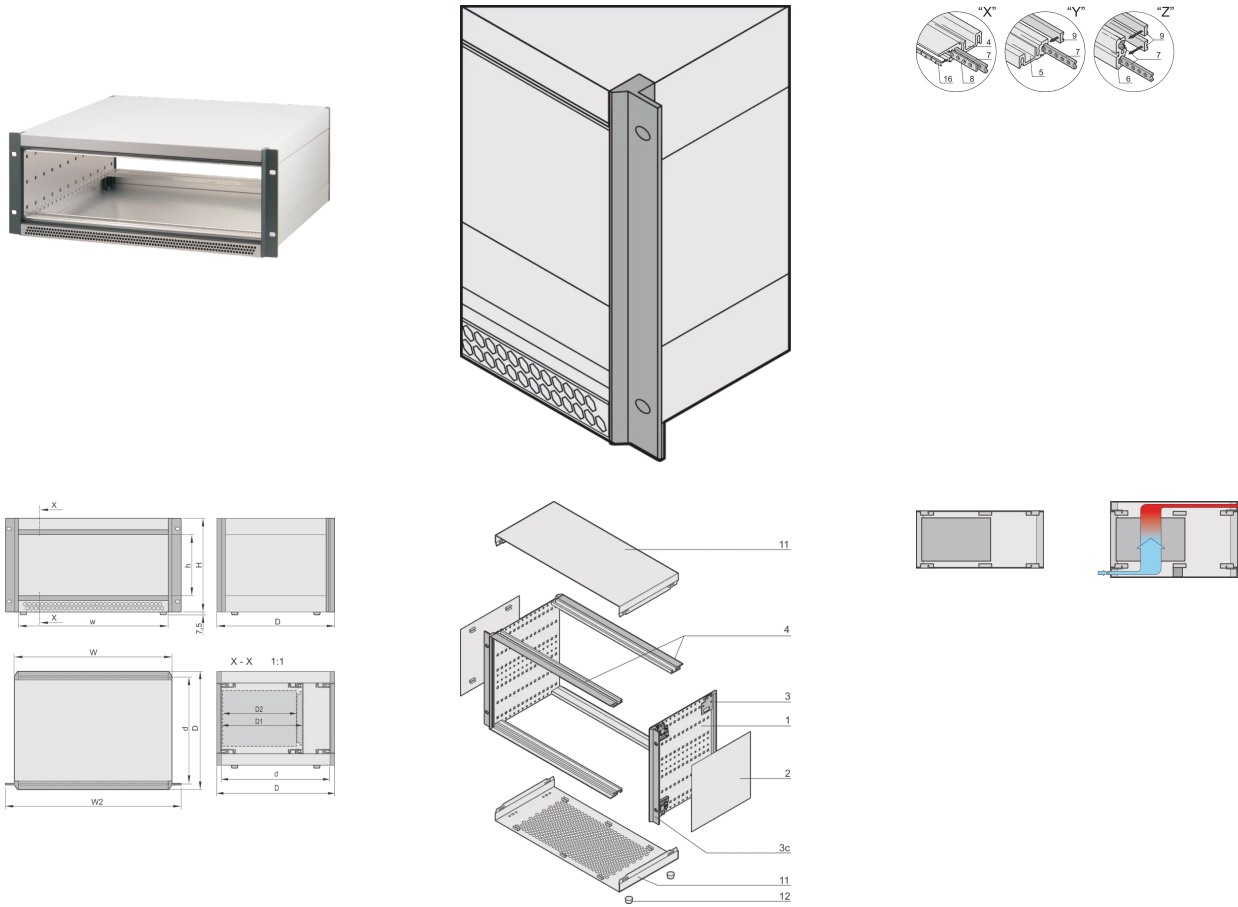

24571-636 RATIOACPRO AIR 19" RACK MOUNT CASE, RETROFITTABLE SHIELDING, 4/5 U, 84 HP, 495 MM

**KEY FEATURES**

Cases for individual assembly with 19" standard components or specific internal mounting, e.g. with mounting plate

Retrofittable EMC shielding

Version with 19" mounting brackets, no visible screws

The case has 2 x 1/2 U clearances for ventilation beneath and above the board cage

For board depth 160 mm, 220 mm, 280 mm, and 340 mm (depending on case depth)

Symmetrical design, identical front and rear side

Conforms with DIN EN 62368-1

Rack Width: 84 HP

Width: 448.9 mm

Usable Width: 432 mm

Depth: 495.5 mm

EMC Shielding: No (Retrofittable)

Static Load: 25 kg

Protection Rating: IP20

Front Frame Construction: 19" Mounting Brackets; Horizontal Rails