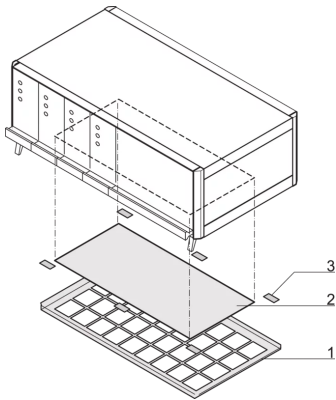

24571-326 RATIOACPRO, AIR FILTER, 42 HP

KEY FEATURES

Assembled without tools

Filter replacement without opening the case

IP protection class is maintained

PRODUCT ATTRIBUTES

Product Type: Filter

Product Family: RatiopacPRO AIR

Type: Air Filter

Works With: Cases

Rack Width: 42 HP

ADDITIONAL PRODUCT DETAILS

The air filter filters the intake air and reduces the quantity of dust or other particles.

For optimized air flow plastic tip-up feet should be assembled on the case, please order-the tip-up feet separately.