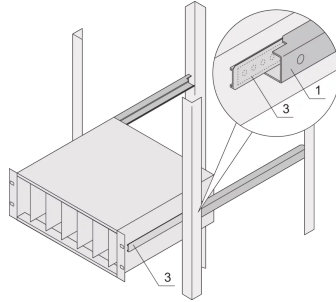

## 24562-461 TELESCOPIC SLIDES C-PROFILE FOR CABINET-FOR FITTING NOVASTAR, 600 MM

### KEY FEATURES

For mounting 84 HP wide subracks in the 19" plane

Loading capacity: 25 kg per pair

The guiding profile (1) is matched to the fixing dimension in the cabinet (it is bolted to the 19" profile of the cabinet); the adaptor Rail (3) is matched to the depth and fixing dimension on the subrack (it is inserted into the guiding profile like a telescopic slide)

### PRODUCT ATTRIBUTES

Product Type: Telescopic Slide

Product Family: Novastar

Type: C Profile

Depth: 600 mm

### ADDITIONAL PRODUCT DETAILS

Telescopic slides-with-guiding profile-for fitting in cabinets with 25 kg load capacity.

No protection against extraction, no stop at full extension.

The reinforcement Rail and the C-Rails have been tested in accordance with the Russian atomic energy authority GAN standards.