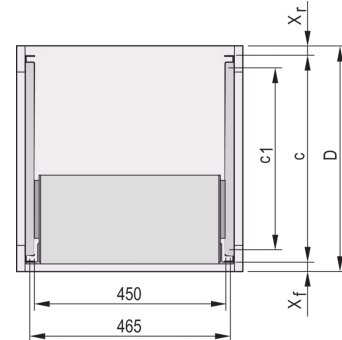

## 24562-461 TELESCOPIC SLIDES C-PROFILE FOR CABINET-FOR FITTING NOVASTAR, 600 MM

### KEY FEATURES

For mounting 84 HP wide subracks in the 19" plane

Loading capacity: 25 kg per pair

The guiding profile (1) is matched to the fixing dimension in the cabinet (it is bolted to the 19" profile of the cabinet); the adaptor Rail (3) is matched to the depth and fixing dimension on the subrack (it is inserted into the guiding profile like a telescopic slide)

### PRODUCT ATTRIBUTES

Product Type: Telescopic Slide

Product Family: Novastar

Type: C Profile

Depth: 600 mm

### ADDITIONAL PRODUCT DETAILS

Telescopic slides-with-guiding profile-for fitting in cabinets with 25 kg load capacity.

No protection against extraction, no stop at full extension.

The reinforcement Rail and the C-Rails have been tested in accordance with the Russian atomic energy authority GAN standards.