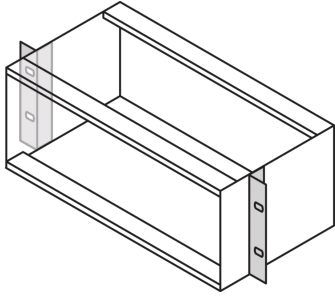

SCHROFF

24560-499 EUROPACPRO 19" BRACKET FOR TYPE F SIDE PANEL, DEPTH ADJUSTABLE, 6 U

KEY FEATURES

The angle Kit enables the recessed mounting of a subrack in a Cabinet

PRODUCT ATTRIBUTES

Product Type: Bracket

Product Family: EuropacPRO

Type: Type F

Works With: Subracks

Rack Height: 6 U

Package Quantity: 2

ADDITIONAL PRODUCT DETAILS

This angle enables the recessed mounting of a subrack in a Cabinet.

Depth adjustable in 30-mm grid.