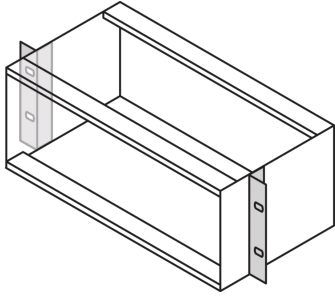

24560-199 EUROPACPRO 19" BRACKET FOR TYPE F SIDE PANEL, DEPTH ADJUSTABLE, 3 U

KEY FEATURES

The angle Kit enables the recessed mounting of a subrack in a Cabinet

PRODUCT ATTRIBUTES

Product Type: Bracket

Product Family: EuropacPRO

Type: Type F

Works With: Subracks

Rack Height: 3 U

Package Quantity: 1

Package Unit: Pair

ADDITIONAL PRODUCT DETAILS

This angle enables the recessed mounting of a subrack in a Cabinet.

Depth adjustable in 30-mm grid.