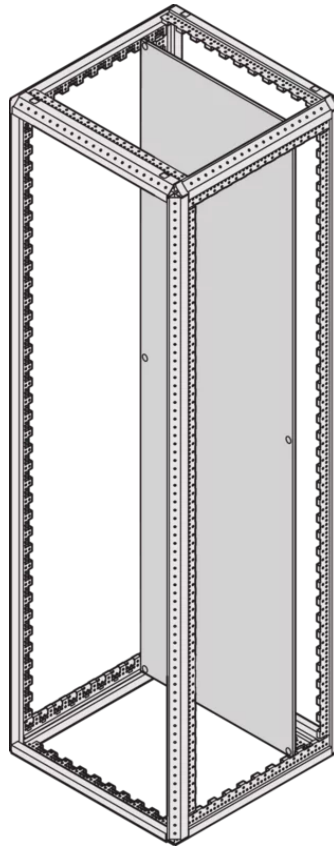

## 23130-407 VARISTAR MOUNTING PLATE, 2000H 600W

### KEY FEATURES

For mounting electrical components and sub-assemblies including cabling

Mounting pitch 25-mm in depth and 50-mm in height for partial-height mounting

Static load-carrying capacity up to 450 kg (rear mounted)

### PRODUCT ATTRIBUTES

Product Type: Mounting Plate

Product Family: Varistar

Height: 2000 mm

Width: 600 mm