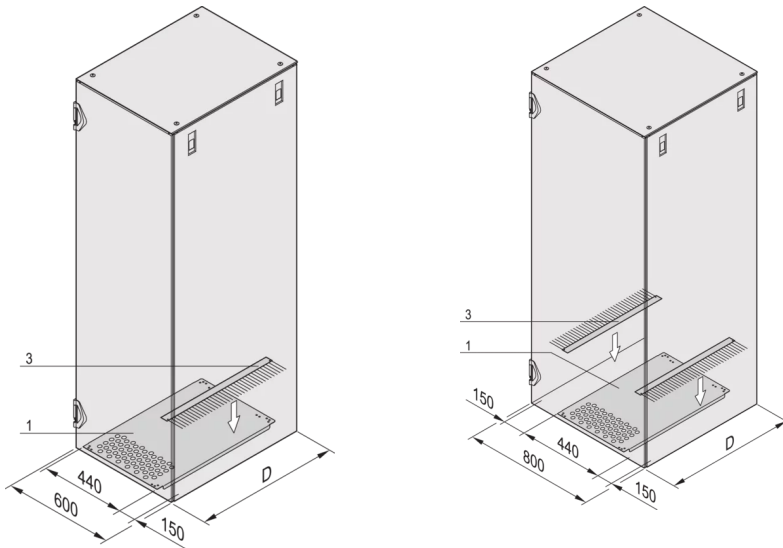

23130-355 VARISTAR IP 20 BASE PLATE FOR SIDE CABLE DUCTING, 1000D

**KEY FEATURES**

The base plate is open at the side; the opening can be covered over with a brush strip (cabinet width 600-mm) or two brush strips (cabinet width 800-mm)

Perforated at front for better cooling

**PRODUCT ATTRIBUTES**

Product Type: Cabinet/Rack Base

Product Family: Varistar

Type: Base Plate, Cable Ducting

Color: Black Grey

Color Code: RAL 7021

Depth: 1000 mm

**ADDITIONAL PRODUCT DETAILS**

Varistar Base Plate for side Cable Ducting for IP 20 and IP 55.

Please order brush strip separately.

**North America**

All locations  
+1.763.422.2661  
Chat with us:  
[schroff.nvent.com](https://schroff.nvent.com)