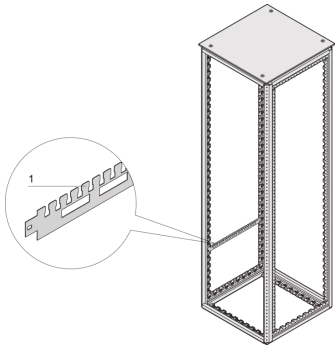

SCHROFF

23130-323 CABLE SUPPORT RAIL

KEY FEATURES

Cable Support Rails allows smart cable management

PRODUCT ATTRIBUTES

Product Type: Support Rail

ADDITIONAL PRODUCT DETAILS

Cable Support Rails allows smart cable management.