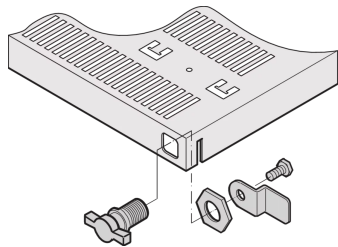

SCHROFF

23130-092 19" TELESCOPIC SHELVES ACCESSORIES, T-BAR LOCK

KEY FEATURES

T-bar lock for 1 telescopic shelf (can be mounted right or left)

PRODUCT ATTRIBUTES

Product Type: Lock

Works With: Varistar CP

ADDITIONAL PRODUCT DETAILS

T-bar Lock for 19" Telescopic Shelves

CERTIFICATIONS

North America

All locations

+1.763.422.2661

Chat with us:

schroff.nvent.com

Europe