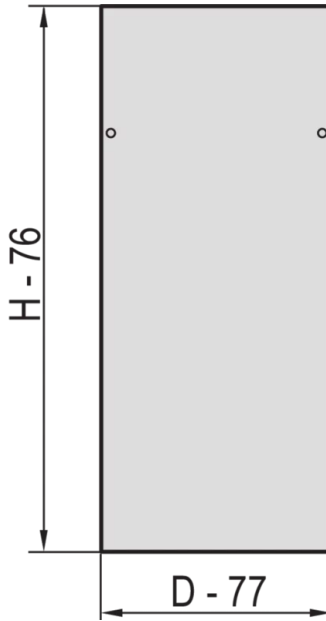

23117-006 EURORACK SIDE PANEL WITH SAFETY LOCK, RAL 7021, 34 U 900D**KEY FEATURES**

St, 1 mm

Assembly to frame with 2 safety locks

PRODUCT ATTRIBUTES

Product Type: Cabinet/Rack Panel

Product Family: Eurorack

Type: Side Panel

Color: Black Grey

Color Code: RAL 7021

Rack Height: 34 U

Height: 1567 mm

Depth: 900 mm

ADDITIONAL PRODUCT DETAILS

Steel Side Panels for aluminum frame with quick fastner for easy mounting and installation and safety locks for intrusion prevention.