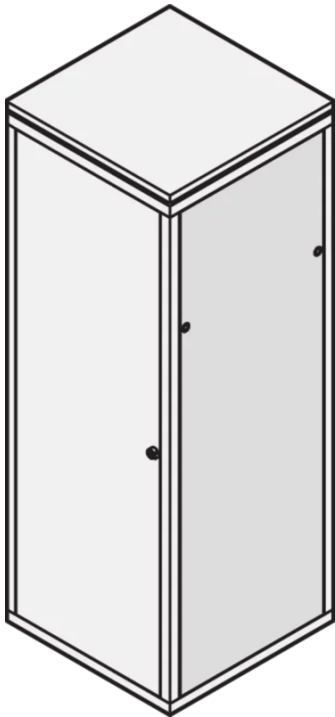

23117-006 EURORACK SIDE PANEL WITH SAFETY LOCK, RAL 7021, 34 U 900D**KEY FEATURES**

St, 1 mm

Assembly to frame with 2 safety locks

PRODUCT ATTRIBUTES

Product Type: Cabinet/Rack Panel

Product Family: Eurorack

Type: Side Panel

Color: Black Grey

Color Code: RAL 7021

Rack Height: 34 U

Height: 1567 mm

Depth: 900 mm

ADDITIONAL PRODUCT DETAILS

Steel Side Panels for aluminum frame with quick fastner for easy mounting and installation and safety locks for intrusion prevention.