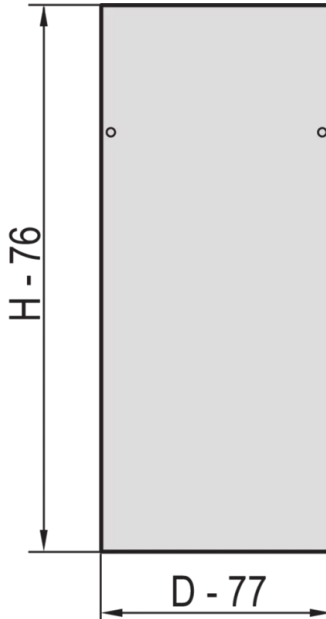

23117-001 EURORACK SIDE PANEL WITH SIDE PANEL CATCHES, RAL 7021, 47 U
900D

KEY FEATURES

Assembly to frame with 2 side panel catches

St, 1 mm

PRODUCT ATTRIBUTES

Product Type: Cabinet/Rack Panel

Product Family: Eurorack

Type: Side Panel

Color: Black Grey

Color Code: RAL 7021

Rack Height: 47 U

Height: 2198 mm

Depth: 900 mm

ADDITIONAL PRODUCT DETAILS

Steel Side Panels for aluminum frame with quick fastner for easy mounting and installation.