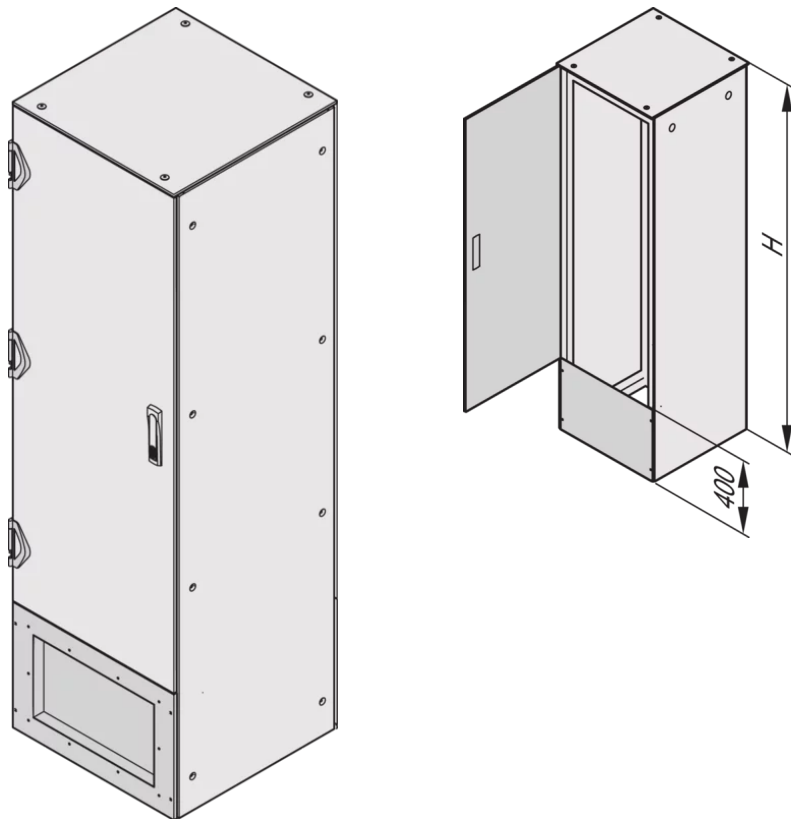

22130-581 VARISTAR EMC CONNECTION PLATE, IP55, RECESSED, RAL 7035, 400H 800D

**KEY FEATURES**

For recessed plate: Plate recessed by 40 mm

Protection class IP-55

Can be fitted top or bottom

As a flat plate or a recessed plate

Height 400 mm

Stainless steel, 1 mm

EMC

## PRODUCT ATTRIBUTES

---

Product Type: Cabinet/Rack Panel

Product Family: Varistar

Type: Filler Panel, Recessed

Color: Light Grey

Color Code: RAL 7035

Height: 400 mm

Width: 800 mm