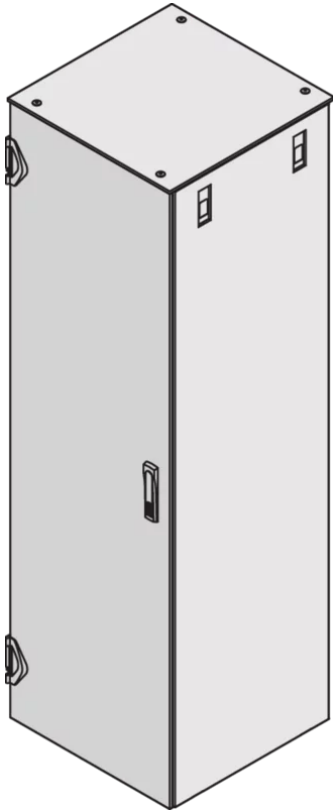

22130-570 VARISTAR DOOR WITH MOUNTING FRAME, IP 20, 1 POINT LOCKING, RAL 7035, 1600H 600W

KEY FEATURES

St, 1.5 mm

Key lock cover

Opening angle 180°

Includes grounding

Steel door with internal mounting frame; Suitable for large cut-outs and mounting (fixes with M5 screws, 25 mm height increments)

PRODUCT ATTRIBUTES

Product Type: Cabinet Door

Product Family: Varistar

Type: Steel Door

Locking Type: Single Point Locking

Color: Light Grey

Color Code: RAL 7035

Rack Height: 33 U

Height: 1600 mm

Width: 600 mm

Protection Rating: IP20

ADDITIONAL PRODUCT DETAILS

Varistar Steel Door Single Point Locking for IP 20 applications.

CERTIFICATIONS

North America

All locations