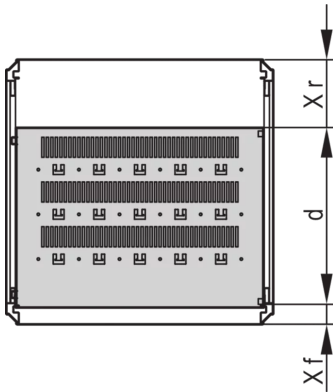

22130-324 VARISTAR SHELF, STATIONARY, 75 KG, RAL 7035, 600W 700D

KEY FEATURES

1 U incl. GND/grounding

Mounts direct onto the Varistar rack

St, 1.5 mm

Static load-carrying capacity 75-kg

PRODUCT ATTRIBUTES

Product Type: Shelf

Product Family: Varistar

Type: Recessed Depth

Material: Steel

Color: Light Grey

Color Code: RAL 7035

Width: 544 mm

Depth: 697 mm

ADDITIONAL PRODUCT DETAILS