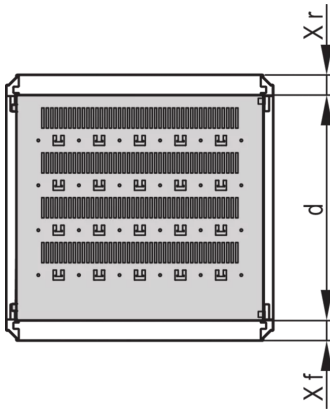

22130-323 VARISTAR SHELF, STATIONARY, 75 KG, RAL 7035, 600W 600D

KEY FEATURES

1 U incl. GND/grounding

Mounts direct onto the Varistar rack

St, 1.5 mm

Static load-carrying capacity 75-kg

PRODUCT ATTRIBUTES

Product Type: Shelf

Product Family: Varistar

Type: Full Depth

Material: Steel

Color: Light Grey

Color Code: RAL 7035

Width: 544 mm

Depth: 497 mm

ADDITIONAL PRODUCT DETAILS