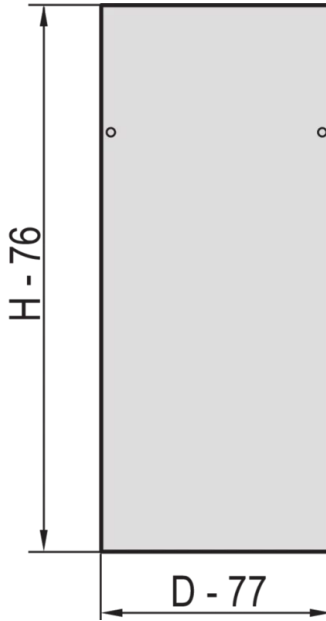

22117-998 EURORACK SIDE PANEL WITH SIDE PANEL CATCHES, RAL 7021, 29 U  
800D

**KEY FEATURES**

Assembly to frame with 2 side panel catches

St, 1 mm

**PRODUCT ATTRIBUTES**

Product Type: Cabinet/Rack Panel

Product Family: Eurorack

Type: Side Panel

Color: Black Grey

Color Code: RAL 7021

Rack Height: 29 U

Height: 1398 mm

Depth: 800 mm