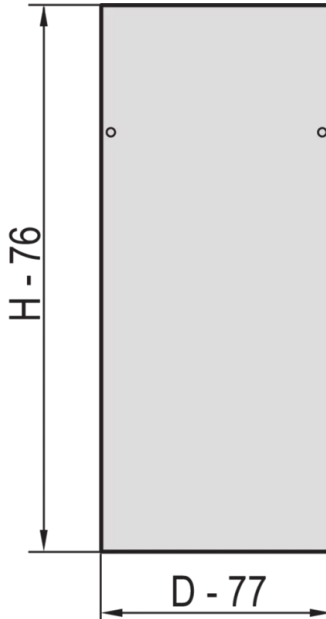

## 22117-997 EURORACK SIDE PANEL WITH SIDE PANEL CATCHES, RAL 7021, 29 U 600D

### KEY FEATURES

Assembly to frame with 2 side panel catches

St, 1 mm

### PRODUCT ATTRIBUTES

Product Type: Cabinet/Rack Panel

Product Family: Eurorack

Type: Side Panel

Color: Black Grey

Color Code: RAL 7021

Rack Height: 29 U

Height: 1398 mm

Depth: 600 mm