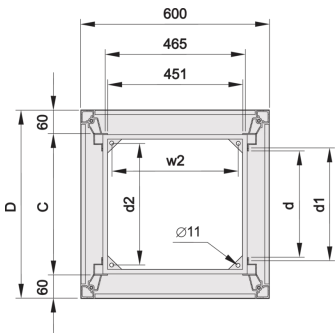

22117-983 EURORACK 19" CABINET FRAME, 47 U 600W 600D

**KEY FEATURES**

Bolted, frame Al diecast, upright Al extrusion

Fixed spacing between front and rear 19" plane

Finish: RAL 7021

**PRODUCT ATTRIBUTES**

Product Type: Cabinet/Rack Frame

Product Family: Eurorack

Type: Standard

Frame Material: Aluminum

Color: Black Grey

Color Code: RAL 7021

Rack Height: 47 U

Height: 2198 mm

Width: 600 mm

Depth: 600 mm

Static Load: 400 kg

## ADDITIONAL PRODUCT DETAILS

---

Fixed spacing between front and rear 19" plane.