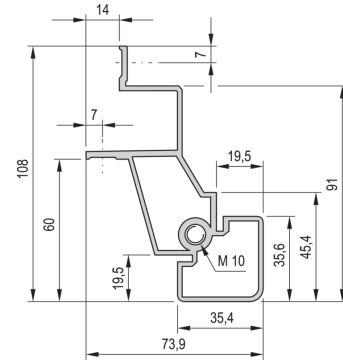

22117-983 EURORACK 19" CABINET FRAME, 47 U 600W 600D

**KEY FEATURES**

Bolted, frame Al diecast, upright Al extrusion

Fixed spacing between front and rear 19" plane

Finish: RAL 7021

**PRODUCT ATTRIBUTES**

Product Type: Cabinet/Rack Frame

Product Family: Eurorack

Type: Standard

Frame Material: Aluminum

Color: Black Grey

Color Code: RAL 7021

Rack Height: 47 U

Height: 2198 mm

Width: 600 mm

Depth: 600 mm

Static Load: 400 kg

## ADDITIONAL PRODUCT DETAILS

---

Fixed spacing between front and rear 19" plane.