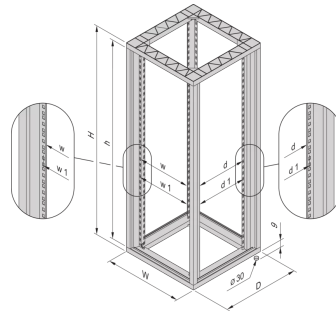

22117-983 EURORACK 19" CABINET FRAME, 47 U 600W 600D

**KEY FEATURES**

Bolted, frame Al diecast, upright Al extrusion

Fixed spacing between front and rear 19" plane

Finish: RAL 7021

**PRODUCT ATTRIBUTES**

Product Type: Cabinet/Rack Frame

Product Family: Eurorack

Type: Standard

Frame Material: Aluminum

Color: Black Grey

Color Code: RAL 7021

Rack Height: 47 U

Height: 2198 mm

Width: 600 mm

Depth: 600 mm

Static Load: 400 kg